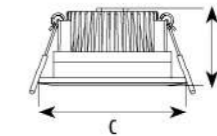

Application:
hotels, office, conference room, museums, restaurants, etc.

Option:
White

ITEM NO	Lumen output (Lm)	Led Power (w)	Voltage (V)	Angle (°)	CCT (K)	SIZE(MM) CXH	CUT WHOLE (ΦMM)
ASDA085005	295lm	5W	220-240V	110°	3000K-6000K	Φ 98X50mm	Φ 85
ASDA100007	515lm	7W	220-240V	110°	3000K-6000K	Φ 120X55mm	Φ 100
ASDA125010	650lm	10W	220-240V	110°	3000K-6000K	Φ 145X60mm	Φ 125
ASDA160015	1250lm	15W	220-240V	110°	3000K-6000K	Φ 180X68mm	Φ 160
ASDA205020	1800lm	20W	220-240V	110°	3000K-6000K	Φ 220X90mm	Φ 205

Application:
hotels, office, conference room, museums, restaurants, etc.

Option:
White

ITEM NO	Lumen output (Lm)	Led Power (w)	Voltage (V)	Angle (°)	CCT (K)	SIZE(MM) CXH	CUT WHOLE (ΦMM)
ASDB080006	510lm	6W	220-240V	90°	3000K-6000K	Φ 90X40mm	Φ 80
ASDB100012	1020lm	12W	220-240V	90°	3000K-6000K	Φ 110X48mm	Φ 100
ASDB125015	1275lm	15W	220-240V	90°	3000K-6000K	Φ 140X53mm	Φ 125
ASDB155018	1530lm	18W	220-240V	90°	3000K-6000K	Φ 170X53mm	Φ 155
ASDB175024	2040lm	24W	220-240V	90°	3000K-6000K	Φ 190X53mm	Φ 175
ASDB200036	3060lm	36W	220-240V	90°	3000K-6000K	Φ 215X53mm	Φ 200