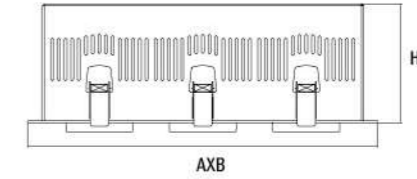

Application:
hotels, office, conference room, museums, restaurants, etc.

Option:
Black/White