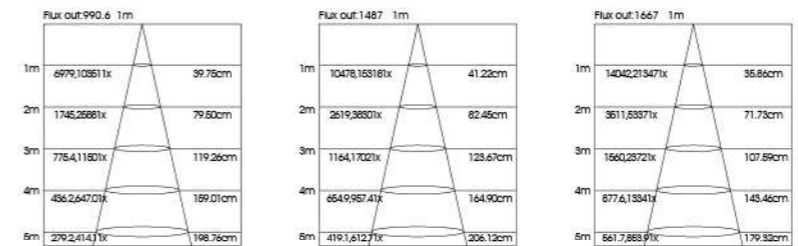

ADI105023 ADI120028 ADI150038

Application:
hotels, office, conference room, museums, restaurants, etc.

Option:
White

ITEM NO	Lumen output (Lm)	Led Power (w)	Voltage (V)	Angle (°)	CCT (K)	SIZE(MM) CXH	CUT WHOLE (ΦMM)
ADI105023	1950lm	23W	220-240V	15°/22°/35°	3000K-6000K	Φ117X120mm	Φ 105
ADI120028	2400lm	28W	220-240V	15°/22°/35°	3000K-6000K	Φ133X125mm	Φ 120
ADI150038	3250lm	38W	220-240V	15°/22°/35°	3000K-6000K	Φ162X132mm	Φ 150