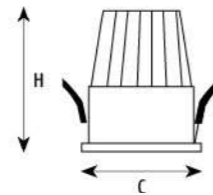

DOWN LIGHT SERIES

ADE045005 ADE070010 ADE085015 ADE115025

Application: hotels, office, conference room, museums, restaurants, etc.

Option: White/Black/Gold/Cooper

ITEM NO	Lumen output (Lm)	Led Power (w)	Voltage (V)	Angle (°)	CCT (K)	SIZE(MM) CXH	CUT WHOLE (ΦMM)
ADE045005	220lm	5W	220-240V	38°	3000K-6000K	Φ55X100mm	Φ45
ADE070010	800lm	10W	220-240V	38°	3000K-6000K	Φ75X105mm	Φ70
ADE085015	1200lm	15W	220-240V	38°	3000K-6000K	Φ92X110mm	Φ85
ADE115025	2000lm	25W	220-240V	38°	3000K-6000K	Φ128X130mm	Φ115

ADF080005 ADF095012 ADF120018 ADF145030

Application: hotels, office, conference room, museums, restaurants, etc.

Option: White

ITEM NO	Lumen output (Lm)	Led Power (w)	Voltage (V)	Angle (°)	CCT (K)	SIZE(MM) CXH	CUT WHOLE (ΦMM)
ADF080005	400lm	5W	220-240V	20°	3000K-6000K	Φ90X54mm	Φ80
ADF095012	960lm	12W	220-240V	20°	3000K-6000K	Φ110X76mm	Φ95
ADF120018	1440lm	18W	220-240V	20°	3000K-6000K	Φ133X90mm	Φ120
ADF145030	2500lm	30W	220-240V	20°	3000K-6000K	Φ160X100mm	Φ145