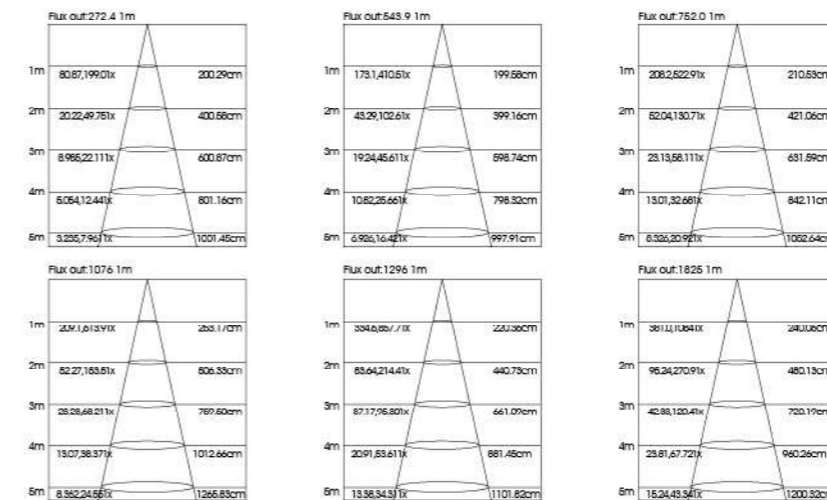

Application:
hotels, office, conference room, museums, restaurants, etc.

Option:
White

ITEM NO	Lumen output (Lm)	Led Power (w)	Voltage (V)	Angle (°)	CCT (K)	SIZE(MM) CXH	CUT WHOLE (ΦMM)
ASDB080006	510lm	6W	220-240V	90°	3000K-6000K	Φ 90X40mm	Φ 80
ASDB100012	1020lm	12W	220-240V	90°	3000K-6000K	Φ 110X48mm	Φ 100
ASDB125015	1275lm	15W	220-240V	90°	3000K-6000K	Φ 140X53mm	Φ 125
ASDB155018	1530lm	18W	220-240V	90°	3000K-6000K	Φ 170X53mm	Φ 155
ASDB175024	2040lm	24W	220-240V	90°	3000K-6000K	Φ 190X53mm	Φ 175
ASDB200036	3060lm	36W	220-240V	90°	3000K-6000K	Φ 215X53mm	Φ 200