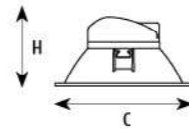

Application:
hotels, office, conference room, museums, restaurants, etc.

Option:
White

ITEM NO	Lumen output (Lm)	Led Power (w)	Voltage (V)	Angle (°)	CCT (K)	SIZE(MM) CXH	CUT WHOLE (ΦMM)
ASDA085005	295lm	5W	220-240V	110°	3000K-6000K	Φ 98X50mm	Φ 85
ASDA100007	515lm	7W	220-240V	110°	3000K-6000K	Φ 120X55mm	Φ 100
ASDA125010	650lm	10W	220-240V	110°	3000K-6000K	Φ 145X60mm	Φ 125
ASDA160015	1250lm	15W	220-240V	110°	3000K-6000K	Φ 180X68mm	Φ 160
ASDA205020	1800lm	20W	220-240V	110°	3000K-6000K	Φ 220X90mm	Φ 205