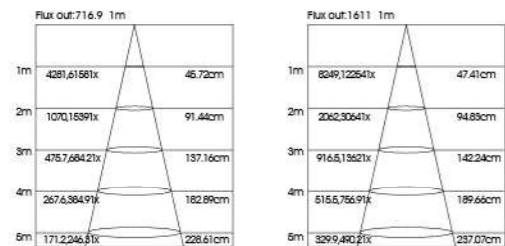

ITEM NO	Lumen output (Lm)	Led Power (w)	Voltage (V)	Angle (°)	CCT (K)	SIZE(MM) AXBXH	Cut Whole (MM)
ARB280050	4000lm	2X25W	220-240V	15°/24°/36°	3000K-6000K	298X148X130mm	280X130mm

ARB410075

Application:
hotels, office, conference room, museums, restaurants, etc.