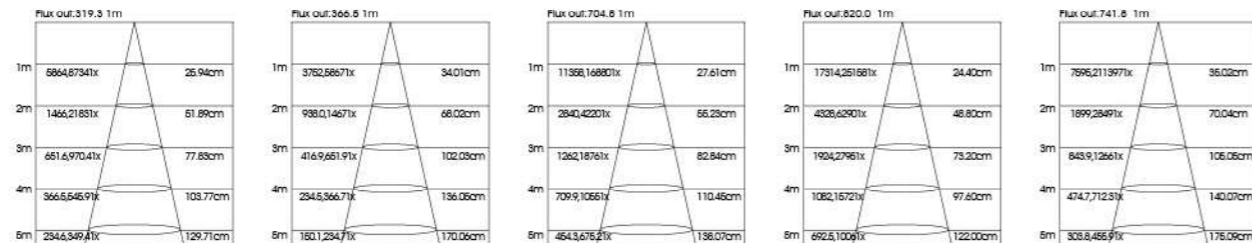

DOWN LIGHT SERIES

ADJ115015 ADJ125020 ADJ155030 ADJ175040 ADJ175050

Application:
hotels, office, conference room, museums, restaurants, etc.

Option:
White

ITEM NO	Lumen output (Lm)	Led Power (w)	Voltage (V)	Angle (°)	CCT (K)	SIZE(MM) CXH	CUT WHOLE (Φ MM)
ADJ115015	1250lm	15W	220-240V	15°/24°/36°	3000K-6000K	Φ 129X105mm	Φ 115
ADJ125020	1400lm	20W	220-240V	15°/24°/36°/60°	3000K-6000K	Φ 135X115mm	Φ 120
ADJ155030	2500lm	30W	220-240V	15°/24°/36°	3000K-6000K	Φ 165X135mm	Φ 150
ADJ175040	3300lm	40W	220-240V	15°/24°/36°	3000K-6000K	Φ 190X150mm	Φ 175
ADJ175050	4500lm	50W	220-240V	24°/60°	3000K-6000K	Φ 190X152mm	Φ 175