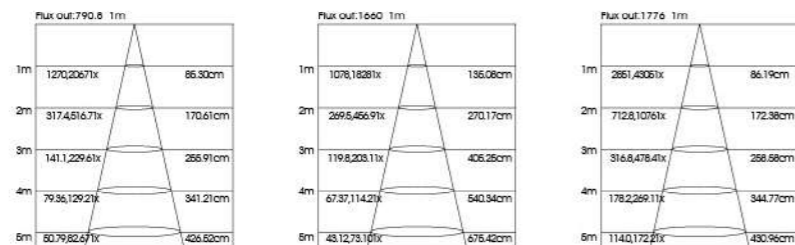

DOWN LIGHT SERIES

ADC105015 ADC145025 ADC210040

Application:
hotels, office, conference room, museums, restaurants, etc.

Option:
White

ITEM NO	Lumen output (Lm)	Led Power (w)	Voltage (V)	Angle (°)	CCT (K)	SIZE(MM) CXH	CUT WHOLE (ΦMM)
ADC105015	1300lm	15W	220-240V	80°	3000K-6000K	Φ 120X62mm	Φ 105
ADC145025	2150lm	25W	220-240V	80°	3000K-6000K	Φ 165X70mm	Φ 145
ADC210040	2550lm	40W	220-240V	80°	3000K-6000K	Φ 225X100mm	Φ 210