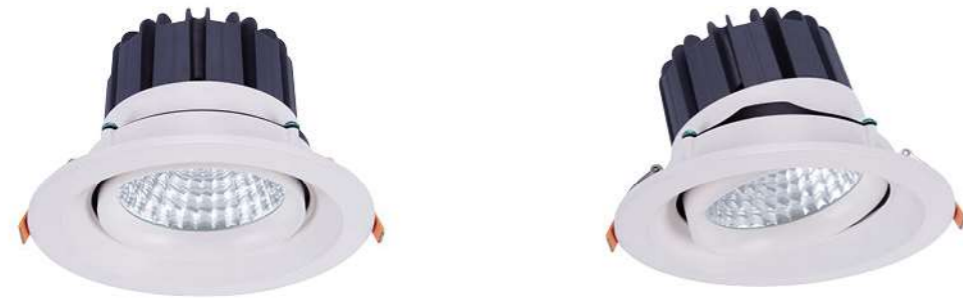

ADF080005 ADF095012 ADF120018 ADF145030

Application: hotels, office, conference room, museums, restaurants, etc.

Option: White

ITEM NO	Lumen output (Lm)	Led Power (w)	Voltage (V)	Angle (°)	CCT (K)	SIZE(MM) CXH	CUT WHOLE (ΦMM)
ADF080005	400lm	5W	220-240V	20°	3000K-6000K	Φ90X54mm	Φ80
ADF095012	960lm	12W	220-240V	20°	3000K-6000K	Φ110X76mm	Φ95
ADF120018	1440lm	18W	220-240V	20°	3000K-6000K	Φ133X90mm	Φ120
ADF145030	2500lm	30W	220-240V	20°	3000K-6000K	Φ160X100mm	Φ145

DOWN LIGHT SERIES

ADG095015 ADG125020 ADG145030 ADG165030

Application:
hotels, office, conference room, museums, restaurants, etc.

Option:
White

ITEM NO	Lumen output (Lm)	Led Power (w)	Voltage (V)	Angle (°)	CCT (K)	SIZE(MM) CXH	CUT WHOLE (ΦMM)
ADG095015	1050lm	15W	220-240V	10°/15°/24°/38°	3000K-6000K	Φ 110X138mm	Φ 95
ADG125020	1400lm	20W	220-240V	10°/15°/24°/38°	3000K-6000K	Φ 138X155mm	Φ 125
ADG145030	2100lm	30W	220-240V	10°/15°/24°/38°	3000K-6000K	Φ 160X180mm	Φ 145
ADG165030	2800lm	35W	220-240V	10°/15°/24°/38°	3000K-6000K	Φ 180X200mm	Φ 165

DOWN LIGHT SERIES

ADH090010 ADH110020 ADH140030 ADH170035

Application:
hotels, office, conference room, museums, restaurants, etc.

Option:
White

ITEM NO	Lumen output (Lm)	Led Power (w)	Voltage (V)	Angle (°)	CCT (K)	SIZE(MM) CXH	CUT WHOLE (ΦMM)
ADH090010	800lm	10W	220-240V	20°	3000K-6000K	Φ105X90mm	Φ 90
ADH110020	1600lm	20W	220-240V	20°	3000K-6000K	Φ135X110mm	Φ 110
ADH140030	2400lm	30W	220-240V	25°	3000K-6000K	Φ165X125mm	Φ 140
ADH170035	2900lm	35W	220-240V	25°	3000K-6000K	Φ195X125mm	Φ 170