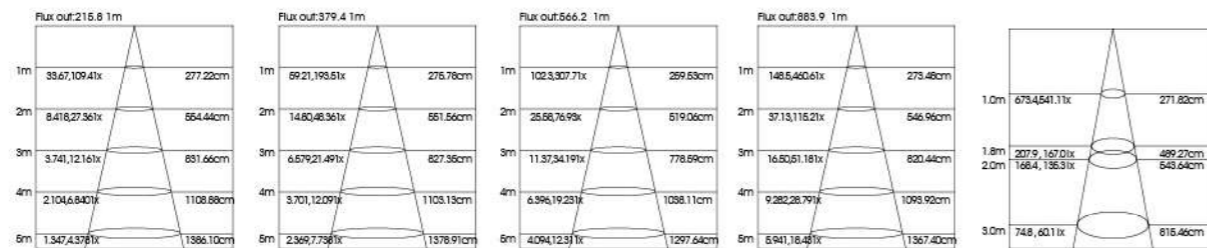

Application:
hotels, office, conference room, museums, restaurants, etc.

Option:
White

ITEM NO	Lumen output (Lm)	Led Power (w)	Voltage (V)	Angle (°)	CCT (K)	SIZE(MM) CXH	CUT WHOLE (ΦMM)
ASDA085005	295lm	5W	220-240V	110°	3000K-6000K	Φ 98X50mm	Φ 85
ASDA100007	515lm	7W	220-240V	110°	3000K-6000K	Φ 120X55mm	Φ 100
ASDA125010	650lm	10W	220-240V	110°	3000K-6000K	Φ 145X60mm	Φ 125
ASDA160015	1250lm	15W	220-240V	110°	3000K-6000K	Φ 180X68mm	Φ 160
ASDA205020	1800lm	20W	220-240V	110°	3000K-6000K	Φ 220X90mm	Φ 205