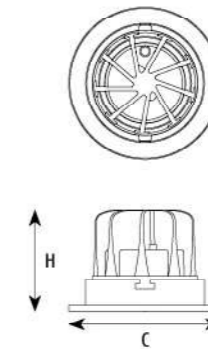

Application: hotels, office, conference room, museums, restaurants, etc.

Option: White