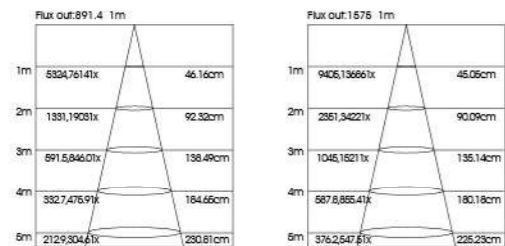

ITEM NO	Lumen output (Lm)	Led Power (w)	Voltage (V)	Angle (°)	CCT (K)	SIZE(MM) AXBXH	Cut Whole (MM)
ARC170035	2880lm	35W	220-240V	15°/24°/36°/60°	3000K-6000K	196X196X155mm	170X170mm

ITEM NO	Lumen output (Lm)	Led Power (w)	Voltage (V)	Angle (°)	CCT (K)	SIZE(MM) AXBXH	Cut Whole (MM)
ARC320070	5600lm	2X35W	220-240V	15°/24°/36°/60°	3000K-6000K	340X196X155mm	320X170mm