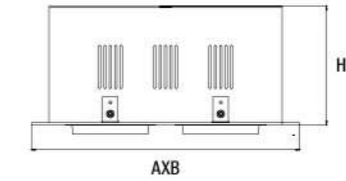

ARC170035   ARC320070

Application:
hotels, office, conference room, museums, restaurants, etc.

Option:
Black/White

ITEM NO	Lumen output (Lm)	Led Power (w)	Voltage (V)	Angle (°)	CCT (K)	SIZE(MM) AXBXH	Cut Whole (MM)
ARC170035	2880lm	35W	220-240V	15°/24°/36°/60°	3000K-6000K	196X196X155mm	170X170mm

ITEM NO	Lumen output (Lm)	Led Power (w)	Voltage (V)	Angle (°)	CCT (K)	SIZE(MM) AXBXH	Cut Whole (MM)
ARC320070	5600lm	2X35W	220-240V	15°/24°/36°/60°	3000K-6000K	340X196X155mm	320X170mm

ARC470105

Application:
hotels, office, conference room, museums, restaurants, etc.

Option:
Black/White

ITEM NO	Lumen output (Lm)	Led Power (w)	Voltage (V)	Angle (°)	CCT (K)	SIZE(MM) AXBXH	Cut Whole (MM)
ARC470105	8400lm	3X35W	220-240V	15°/24°/36°/60°	3000K-6000K	484X196X155mm	470X170mm