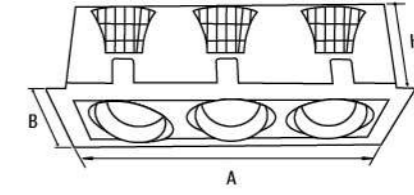

Application:
hotels, office, conference room, museums, restaurants, etc.

Option:
Black/White