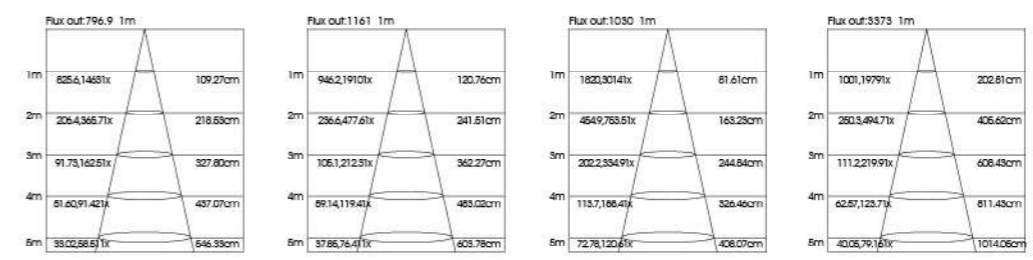

DOWN LIGHT SERIES

ADB120018 ADB150025 ADB160030 ADB210040

Application:
hotels, office, conference room, museums, restaurants, etc.

Option:
White

ITEM NO	Lumen output (Lm)	Led Power (w)	Voltage (V)	Angle (°)	CCT (K)	SIZE(MM) CXH	CUT WHOLE (ΦMM)
ADB120018	1450lm	18W	220-240V	60°	3000K-6000K	Φ 140X62mm	Φ 120
ADB150025	2000lm	25W	220-240V	60°	3000K-6000K	Φ 180X68mm	Φ 150
ADB160030	2550lm	30W	220-240V	60°	3000K-6000K	Φ 195X78mm	Φ 160
ADB210040	3750lm	40W	220-240V	60°	3000K-6000K	Φ 240X108mm	Φ 210