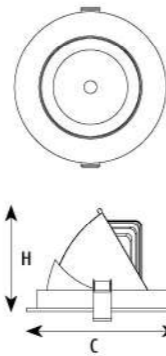

DOWN LIGHT SERIES

ADJ115015   ADJ125020   ADJ155030   ADJ175040   ADJ175050