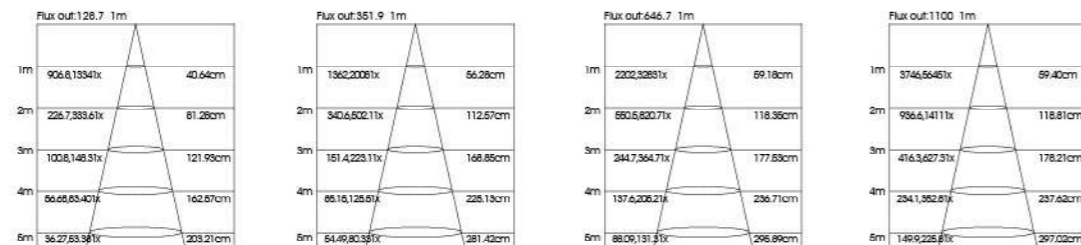

DOWN LIGHT SERIES

ADE045005 ADE070010 ADE085015 ADE115025

Application: hotels, office, conference room, museums, restaurants, etc.

Option: White/Black/Gold/Cooper

ITEM NO	Lumen output (Lm)	Led Power (w)	Voltage (V)	Angle (°)	CCT (K)	SIZE(MM) CXH	CUT WHOLE (ΦMM)
ADE045005	220lm	5W	220-240V	38°	3000K-6000K	Φ55X100mm	Φ45
ADE070010	800lm	10W	220-240V	38°	3000K-6000K	Φ75X105mm	Φ70
ADE085015	1200lm	15W	220-240V	38°	3000K-6000K	Φ92X110mm	Φ85
ADE115025	2000lm	25W	220-240V	38°	3000K-6000K	Φ128X130mm	Φ115