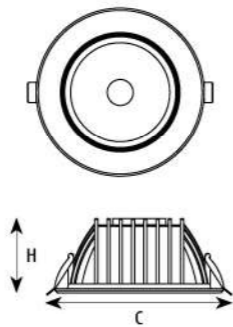

DOWN LIGHT SERIES

ASDC080006 ASDC110012 ASDC145018 ASDC175024 ASDC200036

Application:
hotels, office, conference room, museums, restaurants, etc.

Option:
White

ITEM NO	Lumen output (Lm)	Led Power (w)	Voltage (V)	Angle (°)	CCT (K)	SIZE(MM) AXBXH	CUT WHOLE (ΦMM)
ASDC080006	510lm	6W	220-240V	90°	3000K-6000K	90X90X40X90mm	Φ 80X80
ASDC110012	1020lm	12W	220-240V	90°	3000K-6000K	125X125X48X110mm	Φ 110X110
ASDC145018	1530lm	18W	220-240V	90°	3000K-6000K	160X160X53X170mm	Φ 145X145
ASDC175024	2040lm	24W	220-240V	90°	3000K-6000K	190X190X53X190mm	Φ 175X175
ASDC200036	3060lm	36W	220-240V	90°	3000K-6000K	215X215X53X215mm	Φ 200X200

DOWN LIGHT SERIES

ADB120018 ADB150025 ADB160030 ADB210040

Application:
hotels, office, conference room, museums, restaurants, etc.

Option:
White

ITEM NO	Lumen output (Lm)	Led Power (w)	Voltage (V)	Angle (°)	CCT (K)	SIZE(MM) CXH	CUT WHOLE (ΦMM)
ADB120018	1450lm	18W	220-240V	60°	3000K-6000K	Φ 140X62mm	Φ 120
ADB150025	2000lm	25W	220-240V	60°	3000K-6000K	Φ 180X68mm	Φ 150
ADB160030	2550lm	30W	220-240V	60°	3000K-6000K	Φ 195X78mm	Φ 160
ADB210040	3750lm	40W	220-240V	60°	3000K-6000K	Φ 240X108mm	Φ 210

DOWN LIGHT SERIES

ADC105015 ADC145025 ADC210040

Application:
hotels, office, conference room, museums, restaurants, etc.

Option:
White

ITEM NO	Lumen output (Lm)	Led Power (w)	Voltage (V)	Angle (°)	CCT (K)	SIZE(MM) CXH	CUT WHOLE (ΦMM)
ADC105015	1300lm	15W	220-240V	80°	3000K-6000K	Φ 120X62mm	Φ 105
ADC145025	2150lm	25W	220-240V	80°	3000K-6000K	Φ 165X70mm	Φ 145
ADC210040	2550lm	40W	220-240V	80°	3000K-6000K	Φ 225X100mm	Φ 210