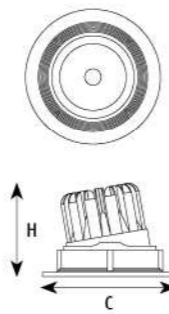

DOWN LIGHT SERIES

ADH090010 ADH110020 ADH140030 ADH170035

Application:
hotels, office, conference room, museums, restaurants, etc.

Option:
White

ITEM NO	Lumen output (Lm)	Led Power (w)	Voltage (V)	Angle (°)	CCT (K)	SIZE(MM) CXH	CUT WHOLE (ΦMM)
ADH090010	800lm	10W	220-240V	20°	3000K-6000K	Φ105X90mm	Φ 90
ADH110020	1600lm	20W	220-240V	20°	3000K-6000K	Φ135X110mm	Φ 110
ADH140030	2400lm	30W	220-240V	25°	3000K-6000K	Φ165X125mm	Φ 140
ADH170035	2900lm	35W	220-240V	25°	3000K-6000K	Φ195X125mm	Φ 170

ADI105023 ADI120028 ADI150038

Application:
hotels, office, conference room, museums, restaurants, etc.

Option:
White

ITEM NO	Lumen output (Lm)	Led Power (w)	Voltage (V)	Angle (°)	CCT (K)	SIZE(MM) CXH	CUT WHOLE (ΦMM)
ADI105023	1950lm	23W	220-240V	15°/22°/35°	3000K-6000K	Φ117X120mm	Φ 105
ADI120028	2400lm	28W	220-240V	15°/22°/35°	3000K-6000K	Φ133X125mm	Φ 120
ADI150038	3250lm	38W	220-240V	15°/22°/35°	3000K-6000K	Φ162X132mm	Φ 150