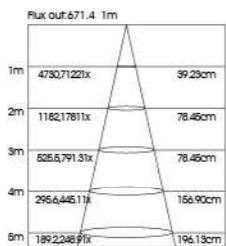

ITEM NO	Lumen output (Lm)	Led Power (w)	Voltage (V)	Angle (°)	CCT (K)	SIZE(MM) AXBXH	Cut Whole (MM)
ARA225026	2080lm	2X13W	220-240V	15°/24°/36°	3000K-6000K	240X140X105mm	225X130mm

ARA320039

Application:
hotels, office, conference room, museums, restaurants, etc.