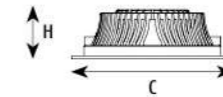

DOWN LIGHT SERIES

ASDC080006 ASDC110012 ASDC145018 ASDC175024 ASDC200036

Application:
hotels, office, conference room, museums, restaurants, etc.

Option:
White

ITEM NO	Lumen output (Lm)	Led Power (w)	Voltage (V)	Angle (°)	CCT (K)	SIZE(MM) AXBXH	CUT WHOLE (ΦMM)
ASDC080006	510lm	6W	220-240V	90°	3000K-6000K	90X90X40X90mm	Φ 80X80
ASDC110012	1020lm	12W	220-240V	90°	3000K-6000K	125X125X48X110mm	Φ 110X110
ASDC145018	1530lm	18W	220-240V	90°	3000K-6000K	160X160X53X170mm	Φ 145X145
ASDC175024	2040lm	24W	220-240V	90°	3000K-6000K	190X190X53X190mm	Φ 175X175
ASDC200036	3060lm	36W	220-240V	90°	3000K-6000K	215X215X53X215mm	Φ 200X200

ADA150015 ADA170020 ADA200030

Application:
hotels, office, conference room, museums, restaurants, etc.

Option:
White

ITEM NO	Lumen output (Lm)	Led Power (w)	Voltage (V)	Angle (°)	CCT (K)	SIZE(MM) CXH	CUT WHOLE (ΦMM)
ADA150015	1300lm	15W	220-240V	80°	3000K-6000K	Φ 168X58mm	Φ 150
ADA170020	1700lm	20W	220-240V	80°	3000K-6000K	Φ 195X58mm	Φ 170
ADA200030	2550lm	30W	220-240V	80°	3000K-6000K	Φ 225X58mm	Φ 200