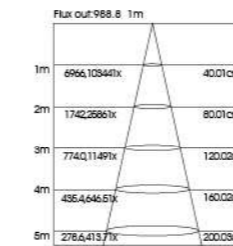

ITEM NO	Lumen output (Lm)	Led Power (w)	Voltage (V)	Angle (°)	CCT (K)	SIZE(MM) AXBXH	Cut Whole (MM)
ARA320039	3120lm	3X13W	220-240V	15°/24°/36°	3000K-6000K	340X140X105mm	320X130mm