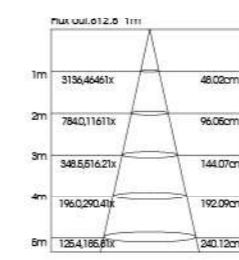

DOWN LIGHT SERIES

ADG095015 ADG125020 ADG145030 ADG165030

Application:
hotels, office, conference room, museums, restaurants, etc.

Option:
White

ITEM NO	Lumen output (Lm)	Led Power (w)	Voltage (V)	Angle (°)	CCT (K)	SIZE(MM) CXH	CUT WHOLE (ΦMM)
ADG095015	1050lm	15W	220-240V	10°/15°/24°/38°	3000K-6000K	Φ 110X138mm	Φ 95
ADG125020	1400lm	20W	220-240V	10°/15°/24°/38°	3000K-6000K	Φ 138X155mm	Φ 125
ADG145030	2100lm	30W	220-240V	10°/15°/24°/38°	3000K-6000K	Φ 160X180mm	Φ 145
ADG165030	2800lm	35W	220-240V	10°/15°/24°/38°	3000K-6000K	Φ 180X200mm	Φ 165