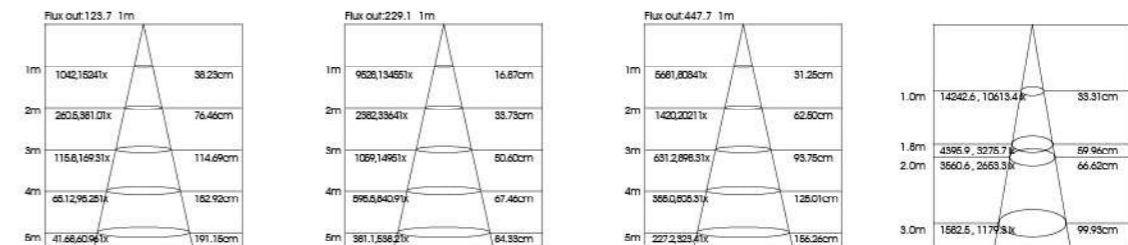

ADF080005 ADF095012 ADF120018 ADF145030

Application: hotels, office, conference room, museums, restaurants, etc.

Option: White

ITEM NO	Lumen output (Lm)	Led Power (w)	Voltage (V)	Angle (°)	CCT (K)	SIZE(MM) CXH	CUT WHOLE (ΦMM)
ADF080005	400lm	5W	220-240V	20°	3000K-6000K	Φ90X54mm	Φ80
ADF095012	960lm	12W	220-240V	20°	3000K-6000K	Φ110X76mm	Φ95
ADF120018	1440lm	18W	220-240V	20°	3000K-6000K	Φ133X90mm	Φ120
ADF145030	2500lm	30W	220-240V	20°	3000K-6000K	Φ160X100mm	Φ145