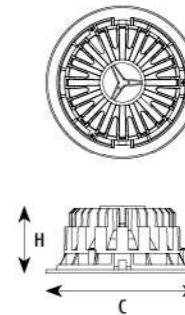

DOWN LIGHT SERIES

ADC105015   ADC145025   ADC210040

Application:
hotels, office, conference room, museums, restaurants, etc.

Option:
White

ITEM NO	Lumen output (Lm)	Led Power (w)	Voltage (V)	Angle (°)	CCT (K)	SIZE(MM) CXH	CUT WHOLE (ΦMM)
ADC105015	1300lm	15W	220-240V	80°	3000K-6000K	Φ 120X62mm	Φ 105
ADC145025	2150lm	25W	220-240V	80°	3000K-6000K	Φ 165X70mm	Φ 145
ADC210040	2550lm	40W	220-240V	80°	3000K-6000K	Φ 225X100mm	Φ 210

ADD110015   ADD135020   ADD170030   ADD200045

Application:
hotels, office, conference room, museums, restaurants, etc.

Option:
White

ITEM NO	Lumen output (Lm)	Led Power (w)	Voltage (V)	Angle (°)	CCT (K)	SIZE(MM) CXH	CUT WHOLE (ΦMM)
ADD110015	1200lm	15W	220-240V	60°	3000K-6000K	Φ 130X65mm	Φ 110
ADD135020	1600lm	20W	220-240V	60°	3000K-6000K	Φ 160X75mm	Φ 135
ADD170030	2400lm	30W	220-240V	60°	3000K-6000K	Φ 195X85mm	Φ 170
ADD200045	3600lm	45W	220-240V	60°	3000K-6000K	Φ 230X100mm	Φ 200