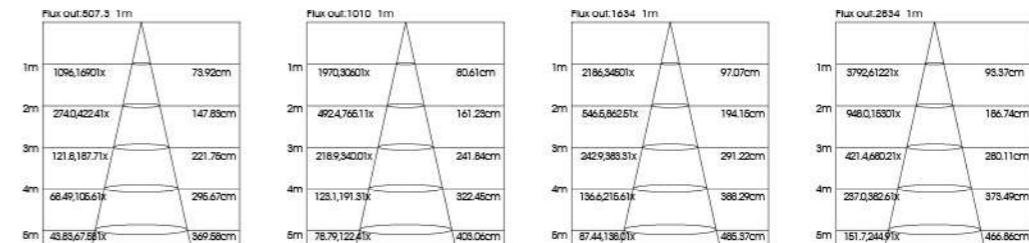

ASA110013   ASA130025   ASA190035   ASA190045

Application:
hotels, office, conference room, museums, restaurants, etc.

Option:
Black/White

ITEM NO	Lumen output (Lm)	Led Power (w)	Voltage (V)	Angle (°)	CCT (K)	SIZE(MM) CXH
ASA110013	1050lm	13W	220-240V	40°	3000K-6000K	Φ 110X120mm
ASA130025	2100lm	25W	220-240V	40°	3000K-6000K	Φ 130X155mm
ASA190035	2975lm	35W	220-240V	60°	3000K-6000K	Φ 170X185mm
ASA190045	3850lm	45W	220-240V	60°	3000K-6000K	Φ 195X195mm