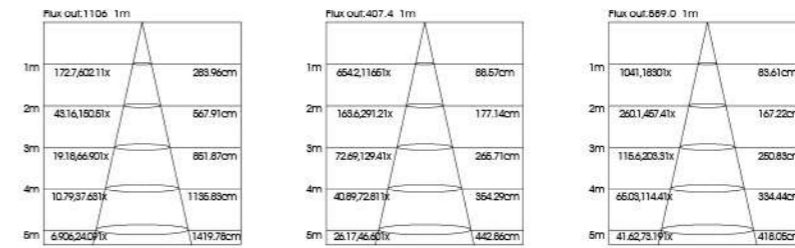

DOWN LIGHT SERIES

ASDC080006 ASDC110012 ASDC145018 ASDC175024 ASDC200036

Application:
hotels, office, conference room, museums, restaurants, etc.

Option:
White

ITEM NO	Lumen output (Lm)	Led Power (w)	Voltage (V)	Angle (°)	CCT (K)	SIZE(MM) AXBXH	CUT WHOLE (ΦMM)
ASDC080006	510lm	6W	220-240V	90°	3000K-6000K	90X90X40X90mm	Φ 80X80
ASDC110012	1020lm	12W	220-240V	90°	3000K-6000K	125X125X48X110mm	Φ 110X110
ASDC145018	1530lm	18W	220-240V	90°	3000K-6000K	160X160X53X170mm	Φ 145X145
ASDC175024	2040lm	24W	220-240V	90°	3000K-6000K	190X190X53X190mm	Φ 175X175
ASDC200036	3060lm	36W	220-240V	90°	3000K-6000K	215X215X53X215mm	Φ 200X200

ADA150015 ADA170020 ADA200030

Application:
hotels, office, conference room, museums, restaurants, etc.

Option:
White

ITEM NO	Lumen output (Lm)	Led Power (w)	Voltage (V)	Angle (°)	CCT (K)	SIZE(MM) CXH	CUT WHOLE (ΦMM)
ADA150015	1300lm	15W	220-240V	80°	3000K-6000K	Φ 168X58mm	Φ 150
ADA170020	1700lm	20W	220-240V	80°	3000K-6000K	Φ 195X58mm	Φ 170
ADA200030	2550lm	30W	220-240V	80°	3000K-6000K	Φ 225X58mm	Φ 200

DOWN LIGHT SERIES

ADB120018 ADB150025 ADB160030 ADB210040

Application:
hotels, office, conference room, museums, restaurants, etc.

Option:
White

ITEM NO	Lumen output (Lm)	Led Power (w)	Voltage (V)	Angle (°)	CCT (K)	SIZE(MM) CXH	CUT WHOLE (ΦMM)
ADB120018	1450lm	18W	220-240V	60°	3000K-6000K	Φ 140X62mm	Φ 120
ADB150025	2000lm	25W	220-240V	60°	3000K-6000K	Φ 180X68mm	Φ 150
ADB160030	2550lm	30W	220-240V	60°	3000K-6000K	Φ 195X78mm	Φ 160
ADB210040	3750lm	40W	220-240V	60°	3000K-6000K	Φ 240X108mm	Φ 210