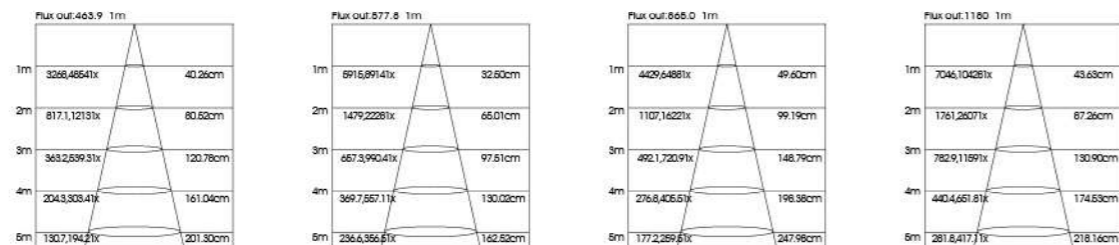

DOWN LIGHT SERIES

ADH090010 ADH110020 ADH140030 ADH170035

Application:
hotels, office, conference room, museums, restaurants, etc.

Option:
White

ITEM NO	Lumen output (Lm)	Led Power (w)	Voltage (V)	Angle (°)	CCT (K)	SIZE(MM) CXH	CUT WHOLE (ΦMM)
ADH090010	800lm	10W	220-240V	20°	3000K-6000K	Φ105X90mm	Φ 90
ADH110020	1600lm	20W	220-240V	20°	3000K-6000K	Φ135X110mm	Φ 110
ADH140030	2400lm	30W	220-240V	25°	3000K-6000K	Φ165X125mm	Φ 140
ADH170035	2900lm	35W	220-240V	25°	3000K-6000K	Φ195X125mm	Φ 170