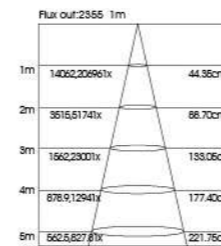

ITEM NO	Lumen output (Lm)	Led Power (w)	Voltage (V)	Angle (°)	CCT (K)	SIZE(MM) AXBXH	Cut Whole (MM)
ARB280050	4000lm	2X25W	220-240V	15°/24°/36°	3000K-6000K	298X148X130mm	280X130mm

ARB410075

Application:
hotels, office, conference room, museums, restaurants, etc.

Option:
Black/White

ITEM NO	Lumen output (Lm)	Led Power (w)	Voltage (V)	Angle (°)	CCT (K)	SIZE(MM) AXBXH	Cut Whole (MM)
ARB410075	6000lm	3X25W	220-240V	15°/24°/36°	3000K-6000K	428X148X120mm	410X130mm

ARC170035 ARC320070