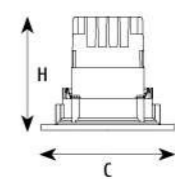

DOWN LIGHT SERIES

ADG095015 ADG125020 ADG145030 ADG165030