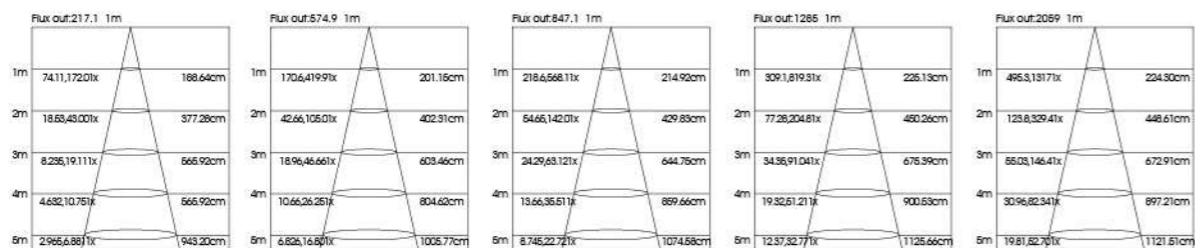

Application:
hotels, office, conference room, museums, restaurants, etc.

Option:
White

ITEM NO	Lumen output (Lm)	Led Power (w)	Voltage (V)	Angle (°)	CCT (K)	SIZE(MM) CXH	CUT WHOLE (ΦMM)
ASDB080006	510lm	6W	220-240V	90°	3000K-6000K	Φ 90X40mm	Φ 80
ASDB100012	1020lm	12W	220-240V	90°	3000K-6000K	Φ 110X48mm	Φ 100
ASDB125015	1275lm	15W	220-240V	90°	3000K-6000K	Φ 140X53mm	Φ 125
ASDB155018	1530lm	18W	220-240V	90°	3000K-6000K	Φ 170X53mm	Φ 155
ASDB175024	2040lm	24W	220-240V	90°	3000K-6000K	Φ 190X53mm	Φ 175
ASDB200036	3060lm	36W	220-240V	90°	3000K-6000K	Φ 215X53mm	Φ 200

DOWN LIGHT SERIES

ASDC080006 ASDC110012 ASDC145018 ASDC175024 ASDC200036

Application:
hotels, office, conference room, museums, restaurants, etc.

Option:
White

ITEM NO	Lumen output (Lm)	Led Power (w)	Voltage (V)	Angle (°)	CCT (K)	SIZE(MM) AXBXH	CUT WHOLE (ΦMM)
ASDC080006	510lm	6W	220-240V	90°	3000K-6000K	90X90X40X90mm	Φ 80X80
ASDC110012	1020lm	12W	220-240V	90°	3000K-6000K	125X125X48X110mm	Φ 110X110
ASDC145018	1530lm	18W	220-240V	90°	3000K-6000K	160X160X53X170mm	Φ 145X145
ASDC175024	2040lm	24W	220-240V	90°	3000K-6000K	190X190X53X190mm	Φ 175X175
ASDC200036	3060lm	36W	220-240V	90°	3000K-6000K	215X215X53X215mm	Φ 200X200

ADA150015 ADA170020 ADA200030

Application:
hotels, office, conference room, museums, restaurants, etc.

Option:
White

ITEM NO	Lumen output (Lm)	Led Power (w)	Voltage (V)	Angle (°)	CCT (K)	SIZE(MM) CXH	CUT WHOLE (ΦMM)
ADA150015	1300lm	15W	220-240V	80°	3000K-6000K	Φ 168X58mm	Φ 150
ADA170020	1700lm	20W	220-240V	80°	3000K-6000K	Φ 195X58mm	Φ 170
ADA200030	2550lm	30W	220-240V	80°	3000K-6000K	Φ 225X58mm	Φ 200