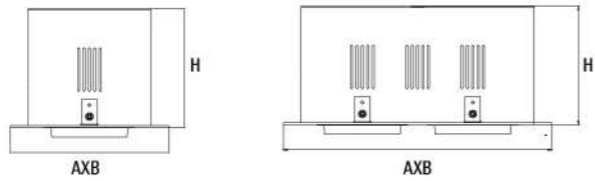

Application:
hotels, office, conference room, museums, restaurants, etc.

Option:
Black/White