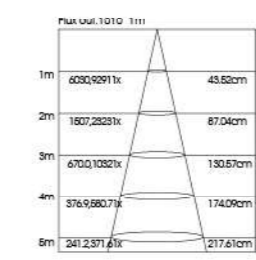

DOWN LIGHT SERIES

ADG095015 ADG125020 ADG145030 ADG165030

Application:
hotels, office, conference room, museums, restaurants, etc.

Option:
White

ITEM NO	Lumen output (Lm)	Led Power (w)	Voltage (V)	Angle (°)	CCT (K)	SIZE(MM) CXH	CUT WHOLE (ΦMM)
ADG095015	1050lm	15W	220-240V	10°/15°/24°/38°	3000K-6000K	Φ 110X138mm	Φ 95
ADG125020	1400lm	20W	220-240V	10°/15°/24°/38°	3000K-6000K	Φ 138X155mm	Φ 125
ADG145030	2100lm	30W	220-240V	10°/15°/24°/38°	3000K-6000K	Φ 160X180mm	Φ 145
ADG165030	2800lm	35W	220-240V	10°/15°/24°/38°	3000K-6000K	Φ 180X200mm	Φ 165