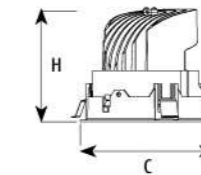

DOWN LIGHT SERIES

ADH090010 ADH110020 ADH140030 ADH170035

Application:
hotels, office, conference room, museums, restaurants, etc.

Option:
White

ITEM NO	Lumen output (Lm)	Led Power (w)	Voltage (V)	Angle (°)	CCT (K)	SIZE(MM) CXH	CUT WHOLE (ΦMM)
ADH090010	800lm	10W	220-240V	20°	3000K-6000K	Φ105X90mm	Φ 90
ADH110020	1600lm	20W	220-240V	20°	3000K-6000K	Φ135X110mm	Φ 110
ADH140030	2400lm	30W	220-240V	25°	3000K-6000K	Φ165X125mm	Φ 140
ADH170035	2900lm	35W	220-240V	25°	3000K-6000K	Φ195X125mm	Φ 170

ADI105023 ADI120028 ADI150038

Application:
hotels, office, conference room, museums, restaurants, etc.

Option:
White

ITEM NO	Lumen output (Lm)	Led Power (w)	Voltage (V)	Angle (°)	CCT (K)	SIZE(MM) CXH	CUT WHOLE (ΦMM)
ADI105023	1950lm	23W	220-240V	15°/22°/35°	3000K-6000K	Φ117X120mm	Φ 105
ADI120028	2400lm	28W	220-240V	15°/22°/35°	3000K-6000K	Φ133X125mm	Φ 120
ADI150038	3250lm	38W	220-240V	15°/22°/35°	3000K-6000K	Φ162X132mm	Φ 150