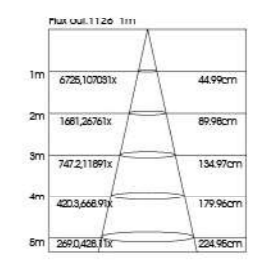

DOWN LIGHT SERIES

ADG095015 ADG125020 ADG145030 ADG165030

Application:
hotels, office, conference room, museums, restaurants, etc.

Option:
White

ITEM NO	Lumen output (Lm)	Led Power (w)	Voltage (V)	Angle (°)	CCT (K)	SIZE(MM) CXH	CUT WHOLE (ΦMM)
ADG095015	1050lm	15W	220-240V	10°/15°/24°/38°	3000K-6000K	Φ 110X138mm	Φ 95
ADG125020	1400lm	20W	220-240V	10°/15°/24°/38°	3000K-6000K	Φ 138X155mm	Φ 125
ADG145030	2100lm	30W	220-240V	10°/15°/24°/38°	3000K-6000K	Φ 160X180mm	Φ 145
ADG165030	2800lm	35W	220-240V	10°/15°/24°/38°	3000K-6000K	Φ 180X200mm	Φ 165

ITEM NO	Lumen output (Lm)	Led Power (w)	Voltage (V)	Angle (°)	CCT (K)	SIZE(MM) AXBXH	Cut Whole (MM)
ARA225026	2080lm	2X13W	220-240V	15°/24°/36°	3000K-6000K	240X140X105mm	225X130mm

ARA320039

Application:
hotels, office, conference room, museums, restaurants, etc.