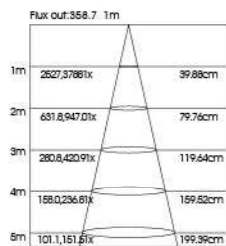

DOWN LIGHT SERIES

ARA130013 ARA225026

Application:
hotels, office, conference room, museums, restaurants, etc.

Option:
Black/White

ITEM NO	Lumen output (Lm)	Led Power (w)	Voltage (V)	Angle (°)	CCT (K)	SIZE(MM) AXBXH	Cut Whole (MM)
ARA130013	1040lm	13W	220-240V	15°/24°/36°	3000K-6000K	140X140X105mm	130X130mm

ITEM NO	Lumen output (Lm)	Led Power (w)	Voltage (V)	Angle (°)	CCT (K)	SIZE(MM) AXBXH	Cut Whole (MM)
ARA225026	2080lm	2X13W	220-240V	15°/24°/36°	3000K-6000K	240X140X105mm	225X130mm

ARA320039

Application:
hotels, office, conference room, museums, restaurants, etc.