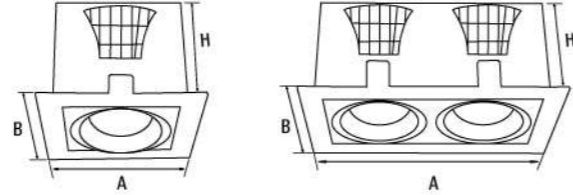

Application:
hotels, office, conference room, museums, restaurants, etc.

Option:
Black/White