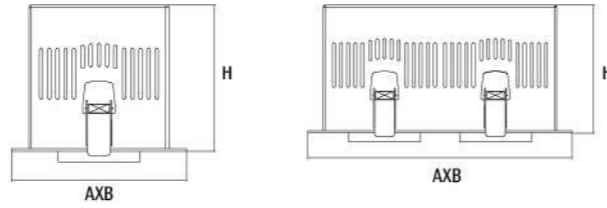

Application:
hotels, office, conference room, museums, restaurants, etc.

Option:
Black/White