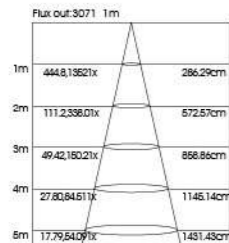

Option:
White/Silver

ITEM NO	Lumen output (Lm)	Led Power (w)	Voltage (V)	Angle (°)	CCT (K)	SIZE(MM) AXB
APA600040	3200lm	40W	220-240V	120°	3000K-6000K	600X600mm 605X605mm 625X625mm
APA600040-1	4000lm	40W	220-240V	120°	3000K-6000K	600X600mm 605X605mm 625X625mm
APA600040-2 IP65	3200lm	40W	220-240V	120°	3000K-6000K	600X600mm 605X605mm 625X625mm

APC120048

Application:
hotels, office, conference room, museums, restaurants, etc.

Option:
Silver

ITEM NO	Lumen output (Lm)	Led Power (w)	Voltage (V)	Angle (°)	CCT (K)	SIZE(MM) AXBXH
APC120048	4600lm	48W	220-240V	130°	3000K-6000K	1200X80X75mm