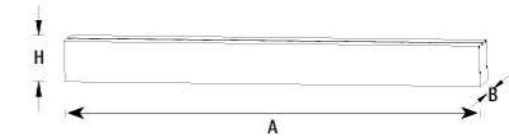

Application:
hotels, office, conference room, museums, restaurants, etc.

Option:
Silver