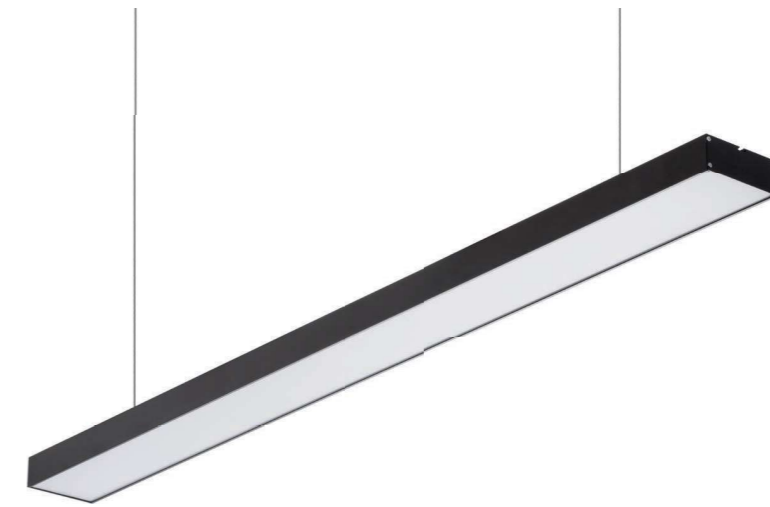

APF120024 APF120036 APF120048

Application:
hotels, office, conference room, museums, restaurants, etc.

Option:
Black

ITEM NO	Lumen output (Lm)	Led Power (w)	Voltage (V)	Angle (°)	CCT (K)	SIZE(MM) AXBXH
APF120024	1940lm	24W	220-240V	100°	3000K-6000K	1200X50X40mm
APF120036	3300lm	36W	220-240V	100°	3000K-6000K	1200X100X40mm
APF120048	4800lm	48W	220-240V	100°	3000K-6000K	1200X150X45mm