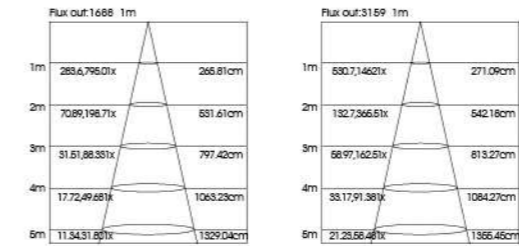

Option:
White/Silver

ITEM NO	Lumen output (Lm)	Led Power (w)	Voltage (V)	Angle (°)	CCT (K)	SIZE(MM) AXB
APA600040	3200lm	40W	220-240V	120°	3000K-6000K	600X600mm 605X605mm 625X625mm
APA600040-1	4000lm	40W	220-240V	120°	3000K-6000K	600X600mm 605X605mm 625X625mm
APA600040-2 IP65	3200lm	40W	220-240V	120°	3000K-6000K	600X600mm 605X605mm 625X625mm

APB120040 APB120080

Application:
hotels, office, conference room, museums, restaurants, etc.

Option:
Black/Silver

ITEM NO	Lumen output (Lm)	Led Power (w)	Voltage (V)	Angle (°)	CCT (K)	SIZE(MM) CxA
APB120040	4000lm	40W	220-240V	150°	3000K-6000K	Φ 60X1200mm
APB120080	8000lm	80W	220-240V	150°	3000K-6000K	Φ 120X1200mm