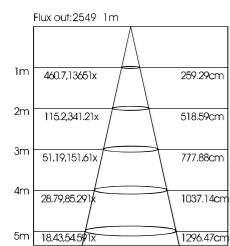

Option:
White/Silver

ITEM NO	Lumen output (Lm)	Led Power (w)	Voltage (V)	Angle (°)	CCT (K)	SIZE(MM) AXB
APA600040	3200lm	40W	220-240V	120°	3000K-6000K	600X600mm 605X605mm 625X625mm
APA600040-1	4000lm	40W	220-240V	120°	3000K-6000K	600X600mm 605X605mm 625X625mm
APA600040-2 IP65	3200lm	40W	220-240V	120°	3000K-6000K	600X600mm 605X605mm 625X625mm

APE120048

Application:
hotels, office, conference room, museums, restaurants, etc.

Option:
Black

ITEM NO	Lumen output (Lm)	Led Power (w)	Voltage (V)	Angle (°)	CCT (K)	SIZE(MM) AXBXH
APE120048	4400lm	48W	220-240V	110°	3000K-6000K	1200X100X36mm