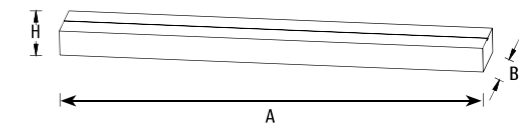

Application:
hotels, office, conference room, museums, restaurants, etc.

Option:
Black