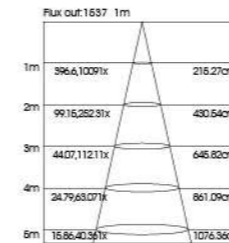

Option:
White/Silver

ITEM NO	Lumen output (Lm)	Led Power (w)	Voltage (V)	Angle (°)	CCT (K)	SIZE(MM) AXB
APA600040	3200lm	40W	220-240V	120°	3000K-6000K	600X600mm 605X605mm 625X625mm
APA600040-1	4000lm	40W	220-240V	120°	3000K-6000K	600X600mm 605X605mm 625X625mm
APA600040-2 IP65	3200lm	40W	220-240V	120°	3000K-6000K	600X600mm 605X605mm 625X625mm

APD120024 APD120048

Application:
hotels, office, conference room, museums, restaurants, etc.

Option:
Silver

ITEM NO	Lumen output (Lm)	Led Power (w)	Voltage (V)	Angle (°)	CCT (K)	SIZE(MM) AXBXH
APD120024	2160lm	24W	220-240V	100°	3000K-6000K	1200X60X75mm
APD120048	4600lm	48W	220-240V	100°	3000K-6000K	1200X70X80mm

APE120048

Application:
hotels, office, conference room, museums, restaurants, etc.

Option:
Black

ITEM NO	Lumen output (Lm)	Led Power (w)	Voltage (V)	Angle (°)	CCT (K)	SIZE(MM) AXBXH
APE120048	4400lm	48W	220-240V	110°	3000K-6000K	1200X100X36mm