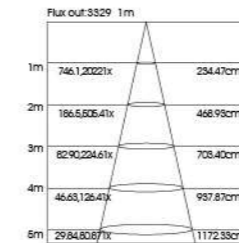

Option:
White/Silver

ITEM NO	Lumen output (Lm)	Led Power (w)	Voltage (V)	Angle (°)	CCT (K)	SIZE(MM) AXB
APA600040	3200lm	40W	220-240V	120°	3000K-6000K	600X600mm 605X605mm 625X625mm
APA600040-1	4000lm	40W	220-240V	120°	3000K-6000K	600X600mm 605X605mm 625X625mm
APA600040-2 IP65	3200lm	40W	220-240V	120°	3000K-6000K	600X600mm 605X605mm 625X625mm

APD120024 APD120048

Application:
hotels, office, conference room, museums, restaurants, etc.

Option:
Silver

ITEM NO	Lumen output (Lm)	Led Power (w)	Voltage (V)	Angle (°)	CCT (K)	SIZE(MM) AXBXH
APD120024	2160lm	24W	220-240V	100°	3000K-6000K	1200X60X75mm
APD120048	4600lm	48W	220-240V	100°	3000K-6000K	1200X70X80mm

APE120048

Application:
hotels, office, conference room, museums, restaurants, etc.

Option:
Black

ITEM NO	Lumen output (Lm)	Led Power (w)	Voltage (V)	Angle (°)	CCT (K)	SIZE(MM) AXBXH
APE120048	4400lm	48W	220-240V	110°	3000K-6000K	1200X100X36mm