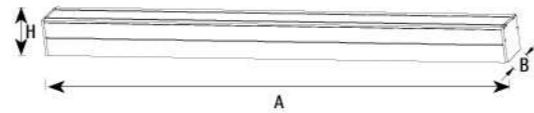

APC120048

Application:
hotels, office, conference room, museums, restaurants, etc.

Option:
Silver

ITEM NO	Lumen output (Lm)	Led Power (w)	Voltage (V)	Angle (°)	CCT (K)	SIZE(MM) AXBXH
APC120048	4600lm	48W	220-240V	130°	3000K-6000K	1200X80X75mm

APD120024   APD120048

Application:
hotels, office, conference room, museums, restaurants, etc.

Option:
Silver

ITEM NO	Lumen output (Lm)	Led Power (w)	Voltage (V)	Angle (°)	CCT (K)	SIZE(MM) AXBXH
APD120024	2160lm	24W	220-240V	100°	3000K-6000K	1200X60X75mm
APD120048	4600lm	48W	220-240V	100°	3000K-6000K	1200X70X80mm