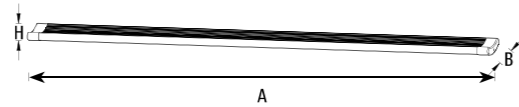

APE120048

Application:
hotels, office, conference room, museums, restaurants, etc.

Option:
Black

ITEM NO	Lumen output (Lm)	Led Power (w)	Voltage (V)	Angle (°)	CCT (K)	SIZE(MM) AXBXH
APE120048	4400lm	48W	220-240V	110°	3000K-6000K	1200X100X36mm

APF120024 APF120036 APF120048

Application:
hotels, office, conference room, museums, restaurants, etc.

Option:
Black

ITEM NO	Lumen output (Lm)	Led Power (w)	Voltage (V)	Angle (°)	CCT (K)	SIZE(MM) AXBXH
APF120024	1940lm	24W	220-240V	100°	3000K-6000K	1200X50X40mm
APF120036	3300lm	36W	220-240V	100°	3000K-6000K	1200X100X40mm
APF120048	4800lm	48W	220-240V	100°	3000K-6000K	1200X150X45mm