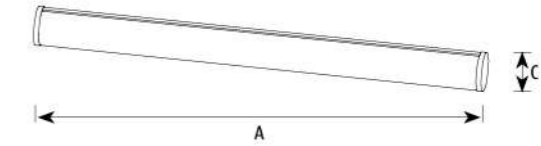

Option:
White/Silver

ITEM NO	Lumen output (Lm)	Led Power (w)	Voltage (V)	Angle (°)	CCT (K)	SIZE(MM) AXB
APA600040	3200lm	40W	220-240V	120°	3000K-6000K	600X600mm 605X605mm 625X625mm
APA600040-1	4000lm	40W	220-240V	120°	3000K-6000K	600X600mm 605X605mm 625X625mm
APA600040-2 IP65	3200lm	40W	220-240V	120°	3000K-6000K	600X600mm 605X605mm 625X625mm

APB120040 APB120080

Application:
hotels, office, conference room, museums, restaurants, etc.

Option:
Black/Silver

ITEM NO	Lumen output (Lm)	Led Power (w)	Voltage (V)	Angle (°)	CCT (K)	SIZE(MM) CxA
APB120040	4000lm	40W	220-240V	150°	3000K-6000K	Φ 60X1200mm
APB120080	8000lm	80W	220-240V	150°	3000K-6000K	Φ 120X1200mm