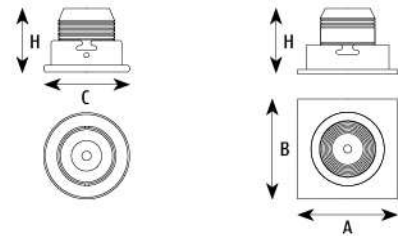

TECHNICAL LED
LUMINAIRES

for retail and presentation

OTHER SERIES

AOA043005 AOA053005-1

Application:
hotels, office, conference room, museums, restaurants, etc.

Option:
Black/White

ITEM NO	Lumen output (Lm)	Led Power (w)	Voltage (V)	Angle (°)	CCT (K)	SIZE(MM) CXH	CUT WHOLE (ΦMM)
AOA043005	380lm	5W	220-240V	40°	3000K-6000K	Φ50x45mm	Φ43mm

ITEM NO	Lumen output (Lm)	Led Power (w)	Voltage (V)	Angle (°)	CCT (K)	SIZE(MM) AXBXH	CUT WHOLE (ΦMM)
AOA053005-1	380lm	5W	220-240V	40°	3000K-6000K	60x60x45mm	Φ53mm

AOA104010

Application:
hotels, office, conference room, museums, restaurants, etc.

Option:
Black/White

ITEM NO	Lumen output (Lm)	Led Power (w)	Voltage (V)	Angle (°)	CCT (K)	SIZE(MM) AXBXH	CUT WHOLE (ΦMM)
AOA104010	760lm	10W	220-240V	40°	3000K-6000K	112X60X45mm	104X53mm

AOA156015

Application:
hotels, office, conference room, museums, restaurants, etc.