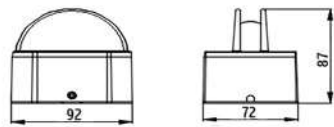

ITEM NO	Lumen output (Lm)	Led Power (w)	Voltage (V)	Angle (°)	CCT (K)	SIZE(MM) AXBXH
AOC090009	720lm	9/5W	100-277V	160°	3000/4000/6000/R/G/B	90X72X87mm