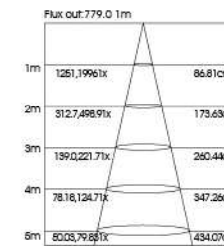

ITEM NO	Lumen output (Lm)	Led Power (w)	Voltage (V)	Angle (°)	CCT (K)	SIZE(MM) AXBXH	CUT WHOLE (ΦMM)
AOA053005-1	380lm	5W	220-240V	40°	3000K-6000K	60x60x45mm	Φ53mm

AOA104010

Application:
hotels, office, conference room, museums, restaurants, etc.

Option:
Black/White/Silver

ITEM NO	Lumen output (Lm)	Led Power (w)	Voltage (V)	Angle (°)	CCT (K)	SIZE(MM) AXBXH	CUT WHOLE (Φ MM)
AOA156015	1140lm	15W	220-240V	40°	3000K-6000K	165x60x45mm	156X53mm

AOA207020

AOA104020

Application:
hotels, office, conference room, museums, restaurants, etc.

Option:
Black/White/Silver

ITEM NO	Lumen output (Lm)	Led Power (w)	Voltage (V)	Angle (°)	CCT (K)	SIZE(MM) AXBXH	CUT WHOLE (Φ MM)
AOA104020	1520lm	20W	220-240V	40°	3000K-6000K	112x112x45mm	104X104mm

ITEM NO	Lumen output (Lm)	Led Power (w)	Voltage (V)	Angle (°)	CCT (K)	SIZE(MM) AXBXH	CUT WHOLE (ΦMM)
AOB068004	220lm	4W	220-240V	15/30/58°	3000K-6000K	75X45X49mm	68X37mm

**OTHER LIGHT
SERIES**

AOB140010