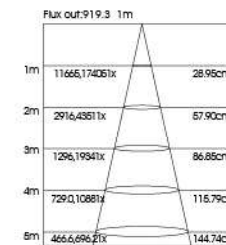

ITEM NO	Lumen output (Lm)	Led Power (w)	Voltage (V)	Angle (°)	CCT (K)	SIZE(MM) AXBXH	CUT WHOLE (ΦMM)
AOB405030	1450lm	30W	220-240V	15/30/58°	3000K-6000K	415X45X49mm	405X37mm

OTHER LIGHT SERIES

AOB090020

AOB145040

Application:
hotels, office, conference room, museums, restaurants, etc.

Option:
Black/White

ITEM NO	Lumen output (Lm)	Led Power (w)	Voltage (V)	Angle (°)	CCT (K)	SIZE(MM) AXBXH	CUT WHOLE (ΦMM)
AOB090020	1150m	2WX10	220-240V	15/30/45°	3000K-6000K	312X106X96mm	295X90mm

ITEM NO	Lumen output (Lm)	Led Power (w)	Voltage (V)	Angle (°)	CCT (K)	SIZE(MM) AXBXH	CUT WHOLE (ΦMM)
AOB145040	2150m	2WX10X2	220-240V	15/30/45°	3000K-6000K	312X159X96mm	295X145mm

OTHER LIGHT SERIES

AOB090030 AOB145060