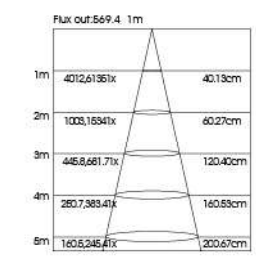

ITEM NO	Lumen output (Lm)	Led Power (w)	Voltage (V)	Angle (°)	CCT (K)	SIZE(MM) AXBXH	CUT WHOLE (ΦMM)
AOB068004	220lm	4W	220-240V	15/30/58°	3000K-6000K	75X45X49mm	68X37mm

**OTHER LIGHT
SERIES**

AOB140010

AOB273020 AOB405030

Application:
hotels, office, conference room, museums, restaurants, etc.

Option:
Black/White

ITEM NO	Lumen output (Lm)	Led Power (w)	Voltage (V)	Angle (°)	CCT (K)	SIZE(MM) AXBXH	CUT WHOLE (ΦMM)
AOB273020	700lm	20W	220-240V	15/30/58°	3000K-6000K	280X45X49mm	273X37mm

ITEM NO	Lumen output (Lm)	Led Power (w)	Voltage (V)	Angle (°)	CCT (K)	SIZE(MM) AXBXH	CUT WHOLE (ΦMM)
AOB405030	1450lm	30W	220-240V	15/30/58°	3000K-6000K	415X45X49mm	405X37mm

OTHER LIGHT SERIES

AOB090020

ITEM NO	Lumen output (Lm)	Led Power (w)	Voltage (V)	Angle (°)	CCT (K)	SIZE(MM) AXBXH	CUT WHOLE (ΦMM)
AOB145040	2150m	2WX10X2	220-240V	15/30/45°	3000K-6000K	312X159X96mm	295X145mm

OTHER LIGHT SERIES

AOB090030 AOB145060