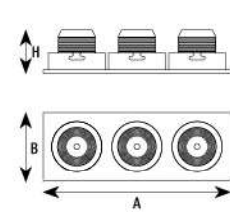

AOA156015

Application:
hotels, office, conference room, museums, restaurants, etc.

Option:
Black/White/Silver

ITEM NO	Lumen output (Lm)	Led Power (w)	Voltage (V)	Angle (°)	CCT (K)	SIZE(MM) AXBXH	CUT WHOLE (Φ MM)
AOA156015	1140lm	15W	220-240V	40°	3000K-6000K	165x60x45mm	156X53mm

AOA207020

Application:
hotels, office, conference room, museums, restaurants, etc.

Option:
Black/White/Silver

ITEM NO	Lumen output (Lm)	Led Power (w)	Voltage (V)	Angle (°)	CCT (K)	SIZE(MM) AXBXH	CUT WHOLE (Φ MM)
AOA207020	1520lm	20W	220-240V	40°	3000K-6000K	215X60X45mm	207X53mm

AOA104020

Application:
hotels, office, conference room, museums, restaurants, etc.

Option:
Black/White/Silver

ITEM NO	Lumen output (Lm)	Led Power (w)	Voltage (V)	Angle (°)	CCT (K)	SIZE(MM) AXBXH	CUT WHOLE (Φ MM)
AOA104020	1520lm	20W	220-240V	40°	3000K-6000K	112x112x45mm	104X104mm