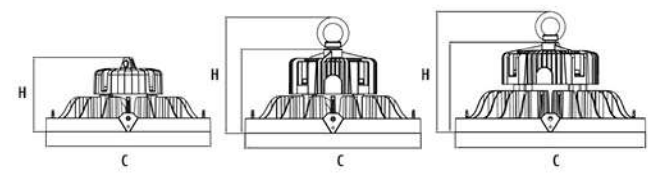

OTHER LIGHT SERIES

AHA260060 AHA260100 AHA300150

Application:
hotels, office, conference room, museums, restaurants, etc.

Option:
Black/White

ITEM NO	Lumen output (Lm)	Led Power (w)	Voltage (V)	Angle (°)	CCT (K)	SIZE(MM) CXH
AHA260060	8400lm	60W	90-305V	60°/90°/120°	3000K-6000K	Φ 260X118mm
AHA260100	14000lm	100W	90-305V	60°/90°/120°	3000K-6000K	Φ 260X172mm
AHA300150	21000lm	150W	220-240V	60°/90°/120°	3000K-6000K	Φ 260X190mm