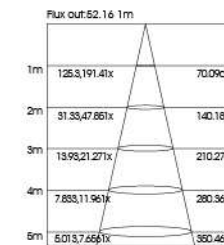

ITEM NO	Lumen output (Lm)	Led Power (w)	Voltage (V)	Angle (°)	CCT (K)	SIZE(MM) AXBXH	CUT WHOLE (ΦMM)
AOB068004	220lm	4W	220-240V	15/30/58°	3000K-6000K	75X45X49mm	68X37mm

**OTHER LIGHT
SERIES**

AOB140010