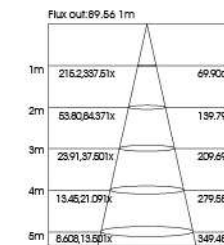

ITEM NO	Lumen output (Lm)	Led Power (w)	Voltage (V)	Angle (°)	CCT (K)	SIZE(MM) AXBXH	CUT WHOLE (ΦMM)
AOB068004	220lm	4W	220-240V	15/30/58°	3000K-6000K	75X45X49mm	68X37mm

**OTHER LIGHT
SERIES**

AOB140010