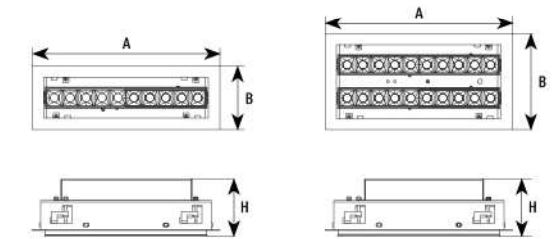

Application:
hotels, office, conference room, museums, restaurants, etc.

Option:
Black/White