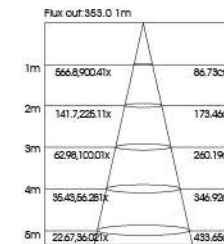

ITEM NO	Lumen output (Lm)	Led Power (w)	Voltage (V)	Angle (°)	CCT (K)	SIZE(MM) AXBXH	CUT WHOLE (ΦMM)
AOA053005-1	380lm	5W	220-240V	40°	3000K-6000K	60x60x45mm	Φ53mm

AOA104010

Application:
hotels, office, conference room, museums, restaurants, etc.

Option:
Black/White

ITEM NO	Lumen output (Lm)	Led Power (w)	Voltage (V)	Angle (°)	CCT (K)	SIZE(MM) AXBXH	CUT WHOLE (ΦMM)
AOA104010	760lm	10W	220-240V	40°	3000K-6000K	112X60X45mm	104X53mm

AOA156015

Application:
hotels, office, conference room, museums, restaurants, etc.

Option:
Black/White/Silver

ITEM NO	Lumen output (Lm)	Led Power (w)	Voltage (V)	Angle (°)	CCT (K)	SIZE(MM) AXBXH	CUT WHOLE (Φ MM)
AOA156015	1140lm	15W	220-240V	40°	3000K-6000K	165x60x45mm	156X53mm

AOA207020