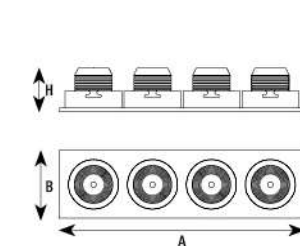

Application:
hotels, office, conference room, museums, restaurants, etc.

Option:
Black/White/Silver