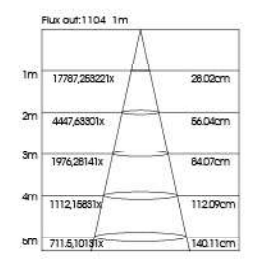

ITEM NO	Lumen output (Lm)	Led Power (w)	Voltage (V)	Angle (°)	CCT (K)	SIZE(MM) AXBXH	CUT WHOLE (ΦMM)
AOB090030	1550lm	2WX10	220-240V	15/30/45°	3000K-6000K	444X105X96mm	425X90mm
ITEM NO	Lumen output (Lm)	Led Power (w)	Voltage (V)	Angle (°)	CCT (K)	SIZE(MM) AXBXH	CUT WHOLE (ΦMM)
AOB145060	3050lm	2WX15X2	220-240V	15/30/45°	3000K-6000K	444X159X96mm	425X145mm