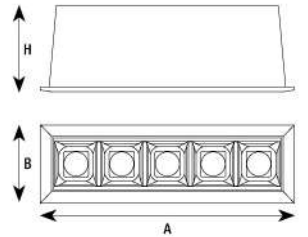

ITEM NO	Lumen output (Lm)	Led Power (w)	Voltage (V)	Angle (°)	CCT (K)	SIZE(MM) AXBXH	CUT WHOLE (ΦMM)
AOB068004	220lm	4W	220-240V	15/30/58°	3000K-6000K	75X45X49mm	68X37mm

**OTHER LIGHT
SERIES**

AOB140010

Application:
hotels, office, conference room, museums, restaurants, etc.

Option:
Black/White

ITEM NO	Lumen output (Lm)	Led Power (w)	Voltage (V)	Angle (°)	CCT (K)	SIZE(MM) AXBXH	CUT WHOLE (ΦMM)
AOB140010	350lm	10W	220-240V	15/30/58°	3000K-6000K	147X45X49mm	140X37mm