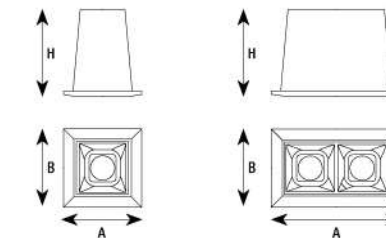

Application:
hotels, office, conference room, museums, restaurants, etc.

Option:
Black/White