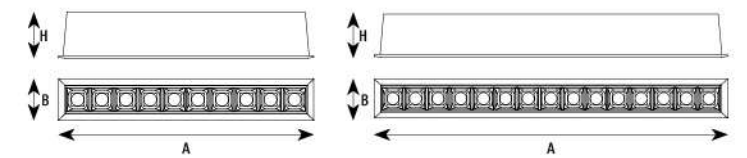

Application:
hotels, office, conference room, museums, restaurants, etc.

Option:
Black/White