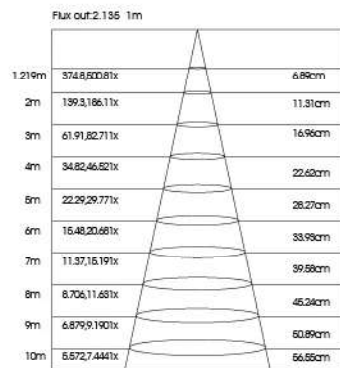

ITEM NO	Lumen output (Lm)	Led Power (w)	Voltage (V)	Angle (°)	CCT (K)	SIZE(MM) AXBXH	CUT WHOLE (ΦMM)
AOB405030	1450lm	30W	220-240V	15/30/58°	3000K-6000K	415X45X49mm	405X37mm

OTHER LIGHT SERIES

AOB090020

ITEM NO	Lumen output (Lm)	Led Power (w)	Voltage (V)	Angle (°)	CCT (K)	SIZE(MM) AXBXH	CUT WHOLE (ΦMM)
AOB145040	2150m	2WX10X2	220-240V	15/30/45°	3000K-6000K	312X159X96mm	295X145mm

OTHER LIGHT SERIES

AOB090030 AOB145060

Application:
hotels, office, conference room, museums, restaurants, etc.

Option:
Black/White

ITEM NO	Lumen output (Lm)	Led Power (w)	Voltage (V)	Angle (°)	CCT (K)	SIZE(MM) AXBXH	CUT WHOLE (ΦMM)
AOB090030	1550lm	2WX10	220-240V	15/30/45°	3000K-6000K	444X105X96mm	425X90mm
ITEM NO	Lumen output (Lm)	Led Power (w)	Voltage (V)	Angle (°)	CCT (K)	SIZE(MM) AXBXH	CUT WHOLE (ΦMM)
AOB145060	3050lm	2WX15X2	220-240V	15/30/45°	3000K-6000K	444X159X96mm	425X145mm

AOC090009

Application:
hotels, office, conference room, museums, restaurants, etc.

Option:
Black/White/Silver Accessory : Cover The Light Output

ITEM NO	Lumen output (Lm)	Led Power (w)	Voltage (V)	Angle (°)	CCT (K)	SIZE(MM) AXBXH
AOC090009	720lm	9/5W	100-277V	160°	3000/4000/6000/R/G/B	90X72X87mm