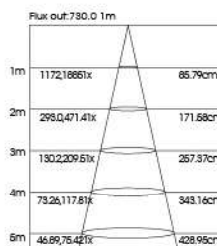

ITEM NO	Lumen output (Lm)	Led Power (w)	Voltage (V)	Angle (°)	CCT (K)	SIZE(MM) AXBXH	CUT WHOLE (ΦMM)
AOA053005-1	380lm	5W	220-240V	40°	3000K-6000K	60x60x45mm	Φ53mm

AOA104010

Application:
hotels, office, conference room, museums, restaurants, etc.

Option:
Black/White

ITEM NO	Lumen output (Lm)	Led Power (w)	Voltage (V)	Angle (°)	CCT (K)	SIZE(MM) AXBXH	CUT WHOLE (ΦMM)
AOA104010	760lm	10W	220-240V	40°	3000K-6000K	112X60X45mm	104X53mm

AOA156015

Application:
hotels, office, conference room, museums, restaurants, etc.

Option:
Black/White/Silver

ITEM NO	Lumen output (Lm)	Led Power (w)	Voltage (V)	Angle (°)	CCT (K)	SIZE(MM) AXBXH	CUT WHOLE (Φ MM)
AOA156015	1140lm	15W	220-240V	40°	3000K-6000K	165x60x45mm	156X53mm

AOA207020

Application:
hotels, office, conference room, museums, restaurants, etc.

Option:
Black/White/Silver

ITEM NO	Lumen output (Lm)	Led Power (w)	Voltage (V)	Angle (°)	CCT (K)	SIZE(MM) AXBXH	CUT WHOLE (Φ MM)
AOA207020	1520lm	20W	220-240V	40°	3000K-6000K	215X60X45mm	207X53mm