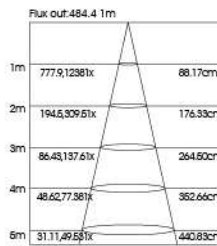

ITEM NO	Lumen output (Lm)	Led Power (w)	Voltage (V)	Angle (°)	CCT (K)	SIZE(MM) AXBXH	CUT WHOLE (ΦMM)
AOA053005-1	380lm	5W	220-240V	40°	3000K-6000K	60x60x45mm	Φ53mm

AOA104010

Application:
hotels, office, conference room, museums, restaurants, etc.

Option:
Black/White

ITEM NO	Lumen output (Lm)	Led Power (w)	Voltage (V)	Angle (°)	CCT (K)	SIZE(MM) AXBXH	CUT WHOLE (ΦMM)
AOA104010	760lm	10W	220-240V	40°	3000K-6000K	112X60X45mm	104X53mm

AOA156015

Application:
hotels, office, conference room, museums, restaurants, etc.

Option:
Black/White/Silver

ITEM NO	Lumen output (Lm)	Led Power (w)	Voltage (V)	Angle (°)	CCT (K)	SIZE(MM) AXBXH	CUT WHOLE (Φ MM)
AOA156015	1140lm	15W	220-240V	40°	3000K-6000K	165x60x45mm	156X53mm

AOA207020

ITEM NO	Lumen output (Lm)	Led Power (w)	Voltage (V)	Angle (°)	CCT (K)	SIZE(MM) AXBXH	CUT WHOLE (ΦMM)
AOB068004	220lm	4W	220-240V	15/30/58°	3000K-6000K	75X45X49mm	68X37mm

**OTHER LIGHT
SERIES**

AOB140010