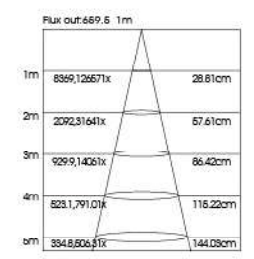

ITEM NO	Lumen output (Lm)	Led Power (w)	Voltage (V)	Angle (°)	CCT (K)	SIZE(MM) AXBXH	CUT WHOLE (ΦMM)
AOB090030	1550lm	2WX10	220-240V	15/30/45°	3000K-6000K	444X105X96mm	425X90mm
ITEM NO	Lumen output (Lm)	Led Power (w)	Voltage (V)	Angle (°)	CCT (K)	SIZE(MM) AXBXH	CUT WHOLE (ΦMM)
AOB145060	3050lm	2WX15X2	220-240V	15/30/45°	3000K-6000K	444X159X96mm	425X145mm