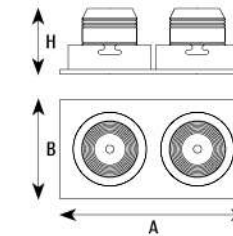

ITEM NO	Lumen output (Lm)	Led Power (w)	Voltage (V)	Angle (°)	CCT (K)	SIZE(MM) AXBXH	CUT WHOLE (ΦMM)
AOA053005-1	380lm	5W	220-240V	40°	3000K-6000K	60x60x45mm	Φ53mm

AOA104010

Application:
hotels, office, conference room, museums, restaurants, etc.

Option:
Black/White

ITEM NO	Lumen output (Lm)	Led Power (w)	Voltage (V)	Angle (°)	CCT (K)	SIZE(MM) AXBXH	CUT WHOLE (ΦMM)
AOA104010	760lm	10W	220-240V	40°	3000K-6000K	112X60X45mm	104X53mm

AOA156015

Application:
hotels, office, conference room, museums, restaurants, etc.