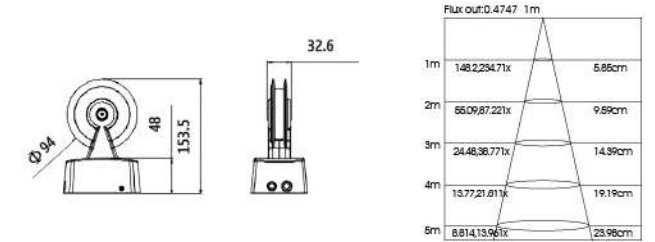

AOC103009

Application:
hotels, office, conference room, museums, restaurants, etc.

Option:
Black/White/Silver Accessory : Cover The Light Output

ITEM NO	Lumen output (Lm)	Led Power (w)	Voltage (V)	Angle (°)	CCT (K)	SIZE(MM) AXBXH
AOC103009	550lm	9/5W	100-277V	360°	3000/4000/6000/R/G/B/RGB/RGBW	103X75X154mm