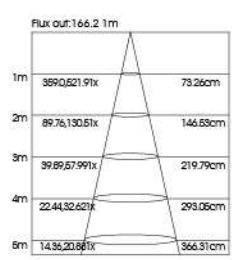

ITEM NO	Lumen output (Lm)	Led Power (w)	Voltage (V)	Angle (°)	CCT (K)	SIZE(MM) AXBXH	CUT WHOLE (ΦMM)
AOB140010	350lm	10W	220-240V	15/30/58°	3000K-6000K	147X45X49mm	140X37mm