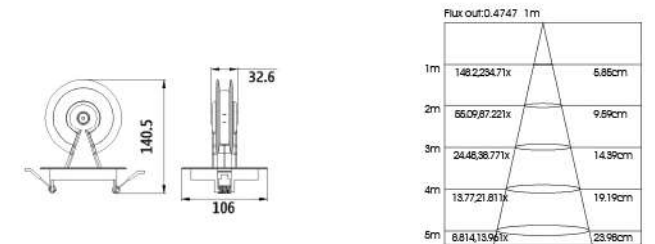

Application:
hotels, office, conference room, museums, restaurants, etc.

Option:
Black/White/Silver Accessory : Cover The Light Output