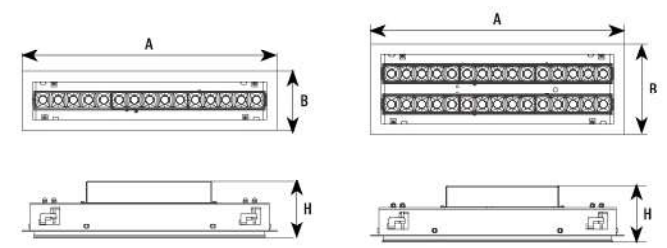

ITEM NO	Lumen output (Lm)	Led Power (w)	Voltage (V)	Angle (°)	CCT (K)	SIZE(MM) AXBXH	CUT WHOLE (ΦMM)
AOB090030	1550lm	2WX10	220-240V	15/30/45°	3000K-6000K	444X105X96mm	425X90mm
ITEM NO	Lumen output (Lm)	Led Power (w)	Voltage (V)	Angle (°)	CCT (K)	SIZE(MM) AXBXH	CUT WHOLE (ΦMM)
AOB145060	3050lm	2WX15X2	220-240V	15/30/45°	3000K-6000K	444X159X96mm	425X145mm