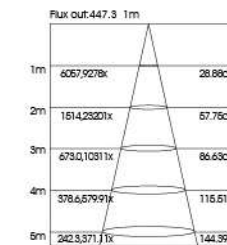

ITEM NO	Lumen output (Lm)	Led Power (w)	Voltage (V)	Angle (°)	CCT (K)	SIZE(MM) AXBXH	CUT WHOLE (ΦMM)
AOB405030	1450lm	30W	220-240V	15/30/58°	3000K-6000K	415X45X49mm	405X37mm

OTHER LIGHT SERIES

AOB090020

AOB145040

Application:
hotels, office, conference room, museums, restaurants, etc.

Option:
Black/White

ITEM NO	Lumen output (Lm)	Led Power (w)	Voltage (V)	Angle (°)	CCT (K)	SIZE(MM) AXBXH	CUT WHOLE (ΦMM)
AOB090020	1150m	2WX10	220-240V	15/30/45°	3000K-6000K	312X106X96mm	295X90mm

ITEM NO	Lumen output (Lm)	Led Power (w)	Voltage (V)	Angle (°)	CCT (K)	SIZE(MM) AXBXH	CUT WHOLE (ΦMM)
AOB145040	2150m	2WX10X2	220-240V	15/30/45°	3000K-6000K	312X159X96mm	295X145mm

OTHER LIGHT SERIES

AOB090030 AOB145060