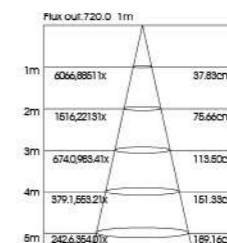

Application:
hotels, office, conference room, museums, restaurants, etc.

Option:
Black/White

ITEM NO	Lumen output (Lm)	WATTAGE (w)	Voltage (V)	Angle (°)	CCT (K)	SIZE (MM) CxA
ATH050012	670lm	12W	220-240V	24°	3000K-6000K	Φ50X208mm
ATH065020	1400lm	20W	220-240V	15°/24°	3000K-6000K	Φ65X240mm
ATH077030	2100lm	30W	220-240V	15°/24°	3000K-6000K	Φ77X258mm