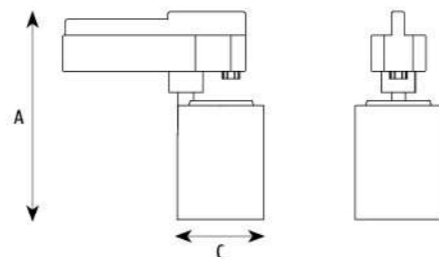

Application:
hotels, office, conference room, museums, restaurants, etc.

Option:
Black/White