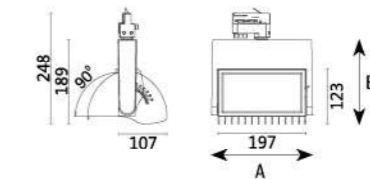

Application:
hotels, office, conference room, museums, restaurants, etc.

Option:
Black/White