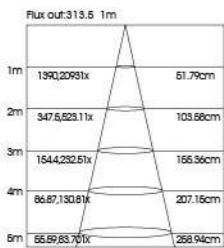

TRACK LIGHT SERIES

ATF065010 ATF085020 ATF105030

Application:
hotels, office, conference room, museums, restaurants, etc.

Option:
Black/White

ITEM NO	Lumen output (Lm)	WATTAGE (w)	Voltage (V)	Angle (°)	CCT (K)	SIZE(MM) CxA
ATF065010	750lm	10W	220-240V	30°	3000K-6000K	Φ 65X196mm
ATF085020	1600lm	20W	220-240V	30°	3000K-6000K	Φ 85X238mm
ATF105030	2400lm	30W	220-240V	30°	3000K-6000K	Φ 110X290mm