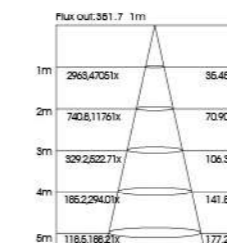

Application:
hotels, office, conference room, museums, restaurants, etc.

Option:
Black/White

ITEM NO	Lumen output (Lm)	WATTAGE (w)	Voltage (V)	Angle (°)	CCT (K)	SIZE (MM) CxA
ATH050012	670lm	12W	220-240V	24°	3000K-6000K	Φ50X208mm
ATH065020	1400lm	20W	220-240V	15°/24°	3000K-6000K	Φ65X240mm
ATH077030	2100lm	30W	220-240V	15°/24°	3000K-6000K	Φ77X258mm