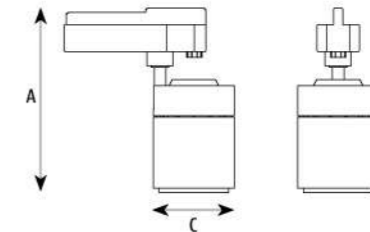

TRACK LIGHT SERIES

Specialised Lighting Trading
Specialised to be Special

ATB060012   ATB085020   ATB095030   ATB112040

Application:
hotels, office, conference room, museums, restaurants, etc.

Option:
Black/White

ITEM NO	Lumen output (Lm)	WATTAGE (w)	Voltage (V)	Angle (°)	CCT (K)	SIZE(MM) CXA
ATB060012	960lm	12W	220-240V	20°	3000K-6000K	φ 60X206mm
ATB085020	1600lm	20W	220-240V	15°/24°/36°	3000K-6000K	φ 85X245mm
ATB095030	2500lm	30W	220-240V	15°/24°/36°	3000K-6000K	φ 95X245mm

ITEM NO	Lumen output (Lm)	WATTAGE (w)	Voltage (V)	Angle (°)	CCT (K)	SIZE(MM) CXA
ATB112040	3300lm	40W	220-240V	24°/36°	3000K-6000K	φ 112X260mm