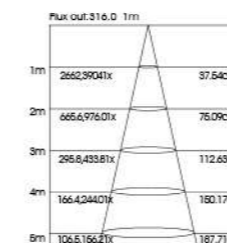

Application:
hotels, office, conference room, museums, restaurants, etc.

Option:
Black/White

ITEM NO	Lumen output (Lm)	WATTAGE (w)	Voltage (V)	Angle (°)	CCT (K)	SIZE (MM) CxA
ATH050012	670lm	12W	220-240V	24°	3000K-6000K	Φ50X208mm
ATH065020	1400lm	20W	220-240V	15°/24°	3000K-6000K	Φ65X240mm
ATH077030	2100lm	30W	220-240V	15°/24°	3000K-6000K	Φ77X258mm