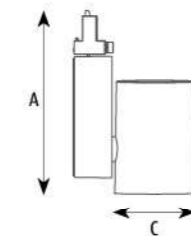

TRACK LIGHT SERIES

Specialised Lighting Trading
Specialised to be Special

ATE082025 ATE099035

Application:
hotels, office, conference room, museums, restaurants, etc.

Option:
Black/White

ITEM NO	Lumen output (Lm)	WATTAGE (w)	Voltage (V)	Angle (°)	CCT (K)	SIZE(MM) CxA
ATE082025	2125lm	25W	220-240V	12°/24°/40°	3000K-6000K	φ82X183mm
ATE099035	2975lm	35W	220-240V	12°/24°/40°	3000K-6000K	φ99X190mm