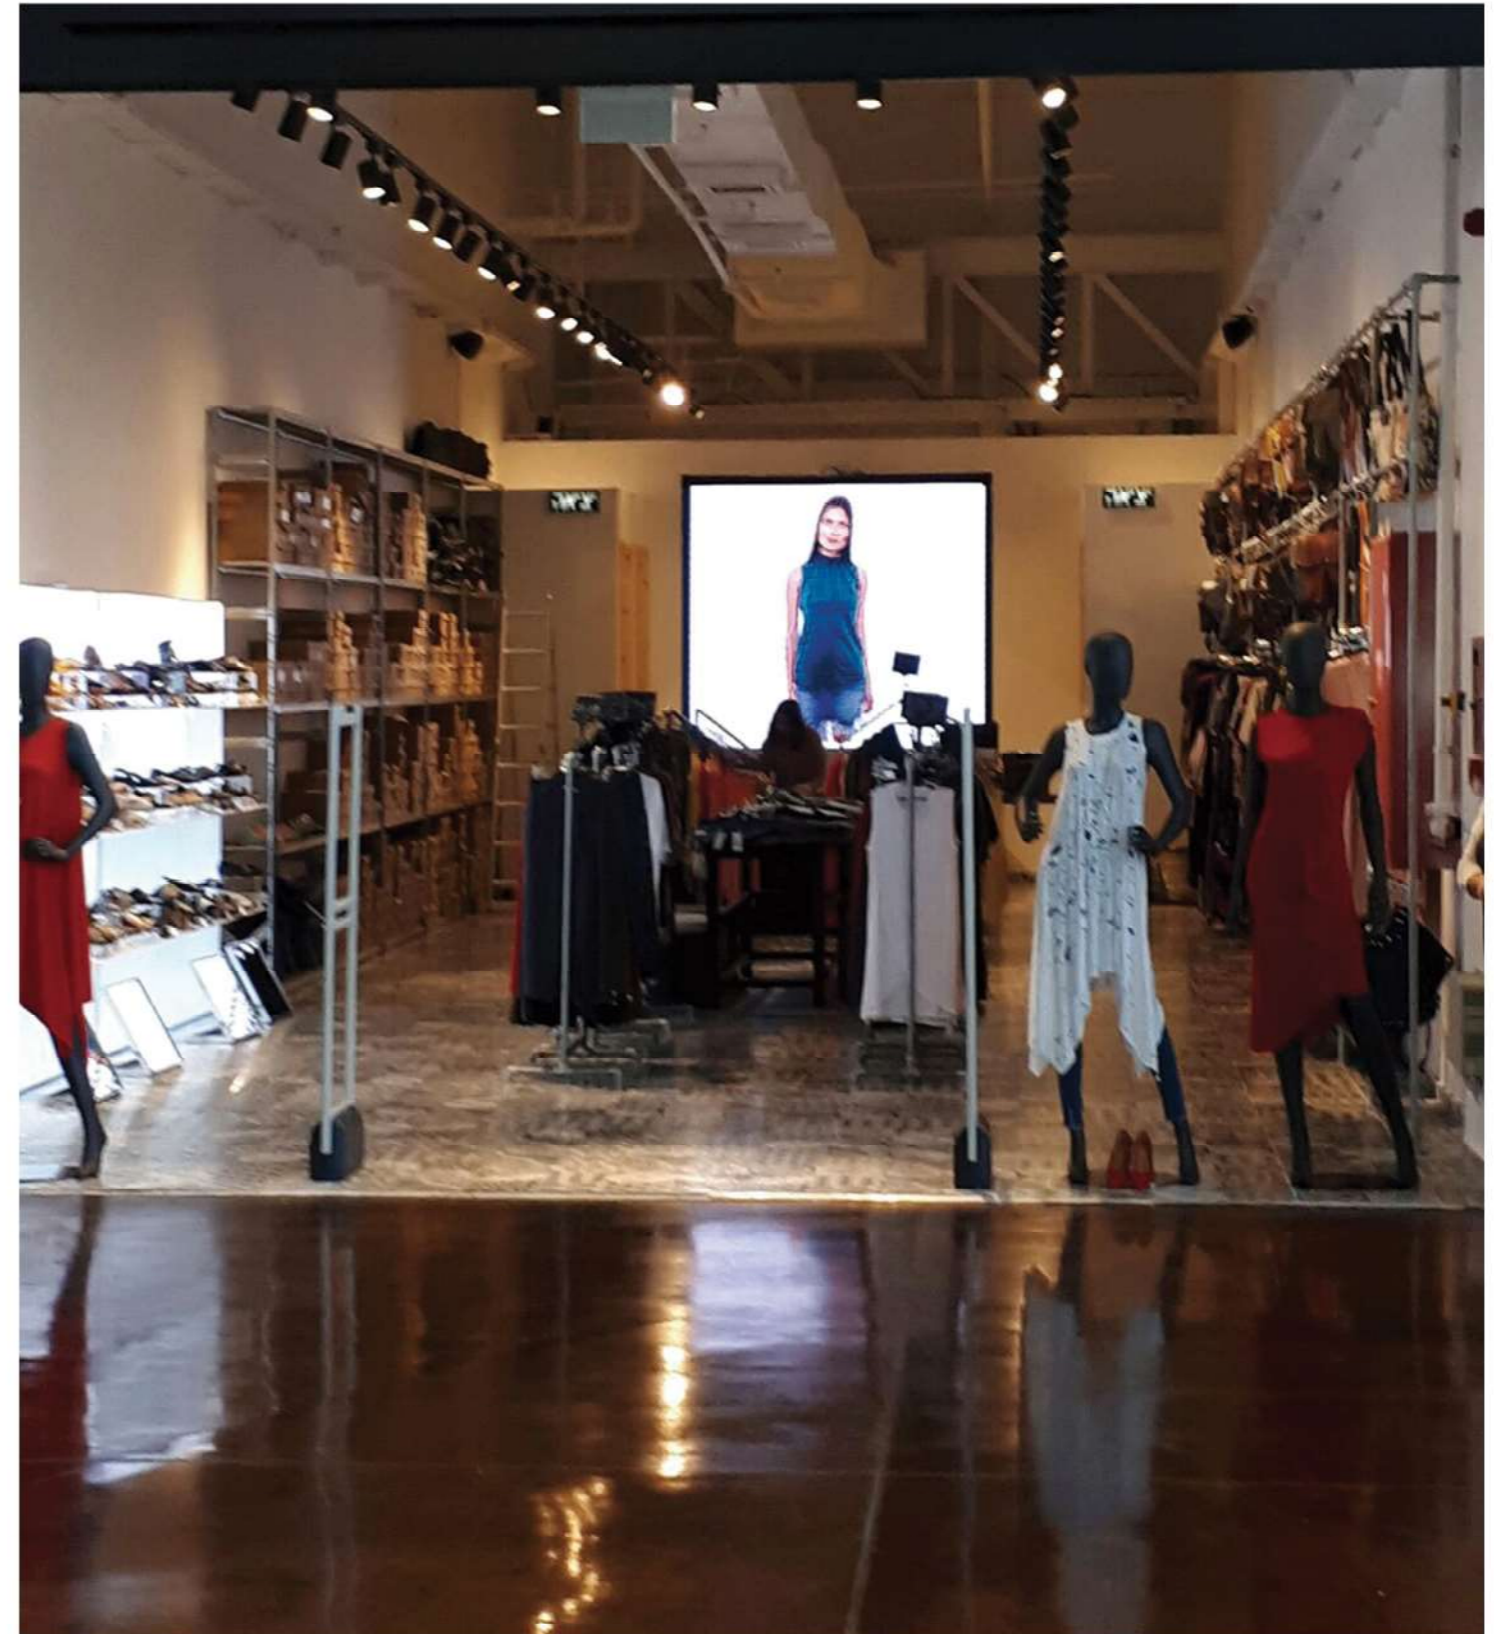

Specialised Lighting Trading

Specialised to be Special