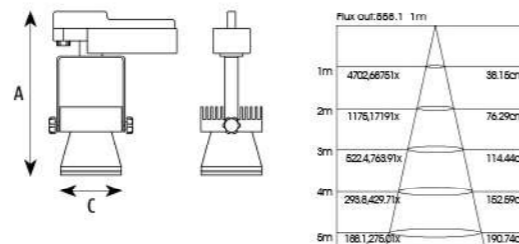

AT1110030

Application:
hotels, office, conference room, museums, restaurants, etc.

Option:
Black/White

ITEM NO	Lumen output (Lm)	WATTAGE (w)	Voltage (V)	Angle (°)	CCT (K)	SIZE(MM) CxA
AT1110030	2400lm	30W	220-240V	10°/20°/30°	3000K-6000K	Φ110X280mm