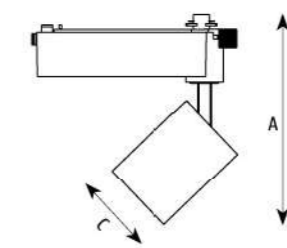

TRACK LIGHT SERIES

Specialised Lighting Trading
Specialised to be Special

ATC082025 ATC099035

Application:
hotels, office, conference room, museums, restaurants, etc.

Option:
Black/White

ITEM NO	Lumen output (Lm)	WATTAGE (w)	Voltage (V)	Angle (°)	CCT (K)	SIZE(MM) CXA
ATC082025	2125lm	25W	220-240V	12°/24°/40°	3000K-6000K	Φ82X190mm
ATC099035	2975lm	35W	220-240V	12°/24°/40°	3000K-6000K	Φ99X210mm