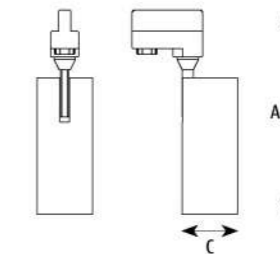

Specialised Lighting Trading

Specialised to be Special

TRACK LIGHT SERIES

Specialised Lighting Trading
Specialised to be Special

TECHNICAL LED
LUMINAIRES
for retail and presentation

ATH050012 ATH065020 ATH077030