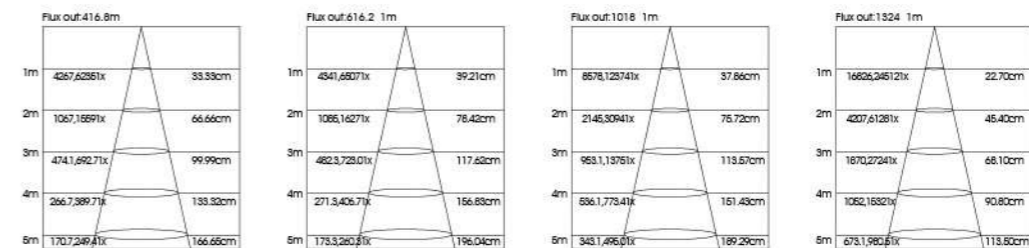

Application:
hotels, office, conference room, museums, restaurants, etc.

Option:
Black/White

ITEM NO	Lumen output (Lm)	WATTAGE (w)	Voltage (V)	Angle (°)	CCT (K)	SIZE(MM) CXA
ATB060012	960lm	12W	220-240V	20°	3000K-6000K	φ 60X206mm
ATB085020	1600lm	20W	220-240V	15°/24°/36°	3000K-6000K	φ 85X245mm
ATB095030	2500lm	30W	220-240V	15°/24°/36°	3000K-6000K	φ 95X245mm

ITEM NO	Lumen output (Lm)	WATTAGE (w)	Voltage (V)	Angle (°)	CCT (K)	SIZE(MM) CXA
ATB112040	3300lm	40W	220-240V	24°/36°	3000K-6000K	φ 112X260mm