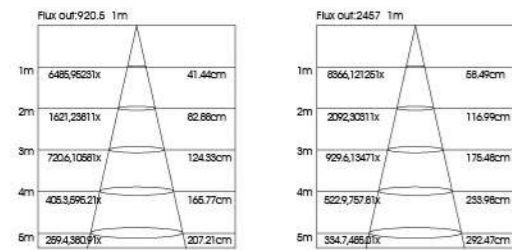

ITEM NO	Lumen output (Lm)	WATTAGE (w)	Voltage (V)	Angle (°)	CCT (K)	SIZE(MM) CXA
ATG095030	2550lm	30W	220-240V	24°	3000K-6000K	Φ95X200mm
ATG095040	3400lm	40W	220-240V	30°	3000K-6000K	Φ95X200mm