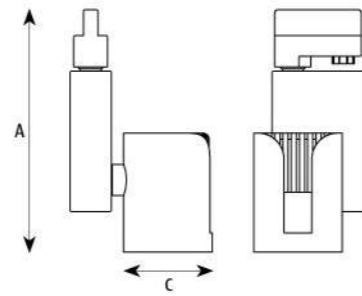

TRACK LIGHT SERIES

ATF065010 ATF085020 ATF105030

Application:
hotels, office, conference room, museums, restaurants, etc.

Option:
Black/White

ITEM NO	Lumen output (Lm)	WATTAGE (w)	Voltage (V)	Angle (°)	CCT (K)	SIZE(MM) CxA
ATF065010	750lm	10W	220-240V	30°	3000K-6000K	Φ 65X196mm
ATF085020	1600lm	20W	220-240V	30°	3000K-6000K	Φ 85X238mm
ATF105030	2400lm	30W	220-240V	30°	3000K-6000K	Φ 110X290mm