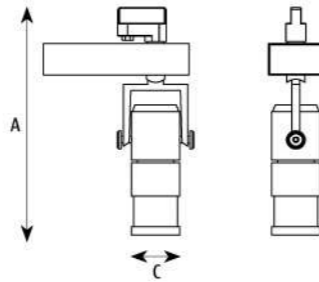

ITEM NO	Lumen output (Lm)	WATTAGE (w)	Voltage (V)	Angle (°)	CCT (K)	SIZE(MM) CXA
ATK060012	930lm	12W	220-240V	15°-60°	3000K-6000K	Φ 60X267-297mm
ATK070022	1540lm	22W	220-240V	15°-60°	3000K-6000K	Φ 70X300-330mm
ATK080030	2400lm	30W	220-240V	15°-60°	3000K-6000K	Φ 80X330-370mm