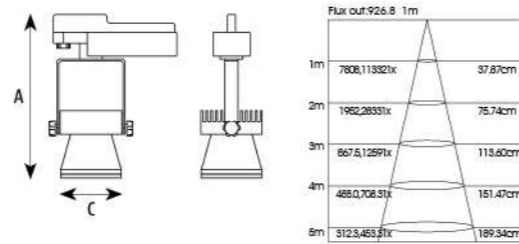

TRACK LIGHT SERIES

Specialised Lighting Trading

Specialised to be Special

AT1100030

Application:
hotels, office, conference room, museums, restaurants, etc.

Option:
Black/White

ITEM NO	Lumen output (Lm)	WATTAGE (w)	Voltage (V)	Angle (°)	CCT (K)	SIZE(MM) CxA
AT1100030	2400lm	30W	220-240V	24°	3000K-6000K	Φ100X265mm

AT1110030

Application:
hotels, office, conference room, museums, restaurants, etc.

Option:
Black/White

ITEM NO	Lumen output (Lm)	WATTAGE (w)	Voltage (V)	Angle (°)	CCT (K)	SIZE(MM) CxA
AT1110030	2400lm	30W	220-240V	10°/20°/30°	3000K-6000K	Φ110X280mm

ATJ226045

Application:
hotels, office, conference room, museums, restaurants, etc.

Option:
Black/White

ITEM NO	Lumen output (Lm)	WATTAGE (w)	Voltage (V)	Angle (°)	CCT (K)	SIZE(MM) AXB
ATJ226045	3825lm	45W	220-240V	40°	3000K-6000K	223X173mm