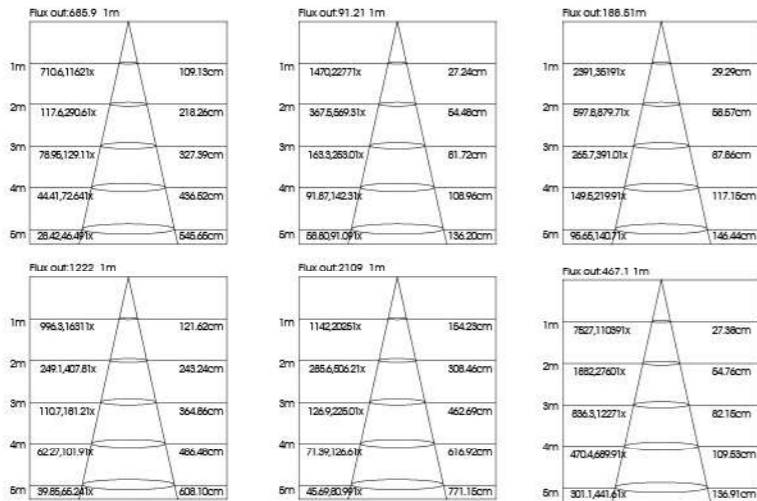

Pull the track light,decreases the beam angle, push the track light increases the beam angle, you can change the beam angle from 15-60degree.