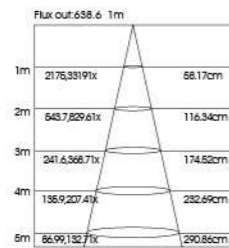

TRACK LIGHT SERIES

ATF065010 ATF085020 ATF105030

Application:
hotels, office, conference room, museums, restaurants, etc.

Option:
Black/White

ITEM NO	Lumen output (Lm)	WATTAGE (w)	Voltage (V)	Angle (°)	CCT (K)	SIZE(MM) CxA
ATF065010	750lm	10W	220-240V	30°	3000K-6000K	Φ 65X196mm
ATF085020	1600lm	20W	220-240V	30°	3000K-6000K	Φ 85X238mm
ATF105030	2400lm	30W	220-240V	30°	3000K-6000K	Φ 110X290mm