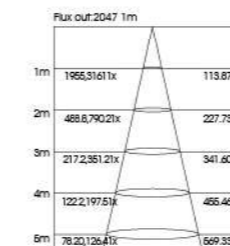

ATJ226045

Application:
hotels, office, conference room, museums, restaurants, etc.

Option:
Black/White

ITEM NO	Lumen output (Lm)	WATTAGE (w)	Voltage (V)	Angle (°)	CCT (K)	SIZE(MM) AXB
ATJ226045	3825lm	45W	220-240V	40°	3000K-6000K	223X173mm